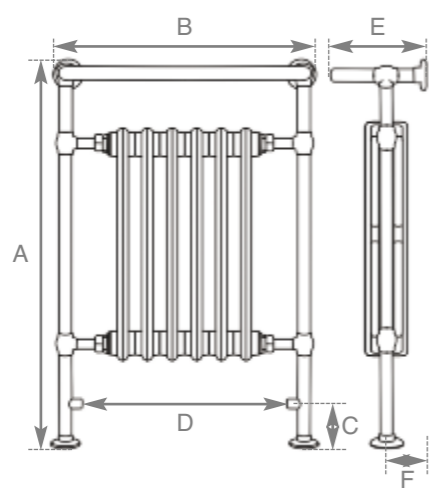

QSS009/010