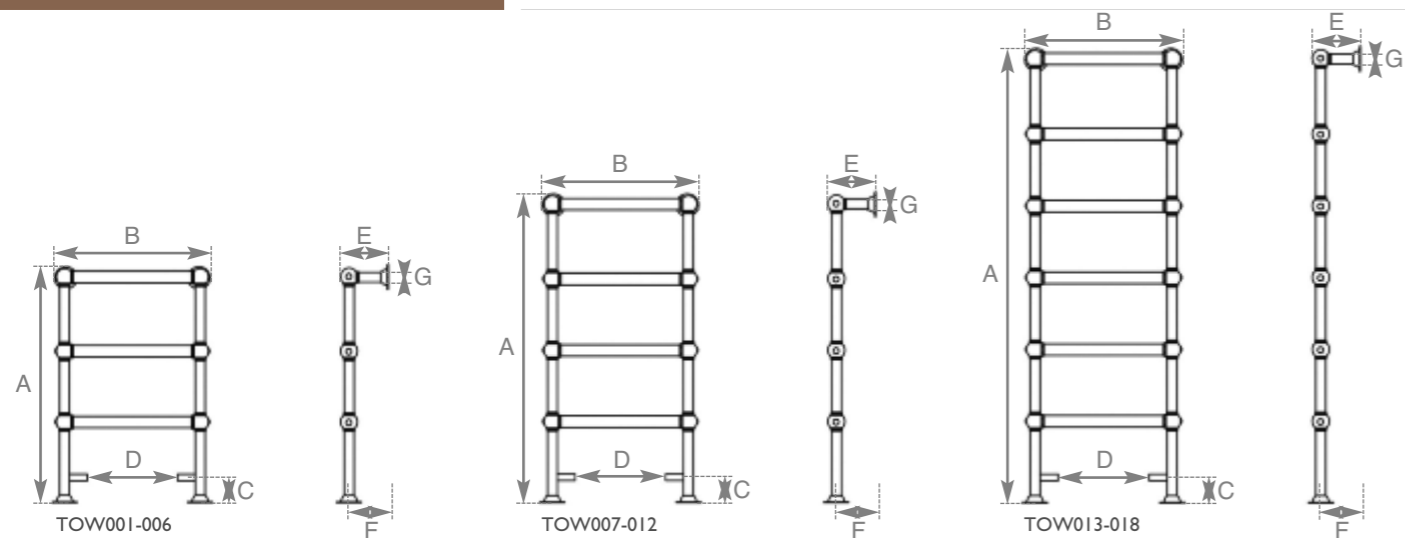

Code/Finish	Overall Height (A)	Overall Width (B)	Inlet Pipe Centre Height (C)	Inlet Pipe Width (D)	Depth from Wall (E)	Inlet Pipe Centre of Wall Width (F)	Delta 60 BTU's	Watts
TOW001	1000mm	650mm	105mm	380mm	200mm	150mm	714	209
TOW004	1000mm	1150mm	105mm	880mm	200mm	150mm	1047	307
TOW007	1300mm	650mm	105mm	380mm	200mm	150mm	918	268
TOW010	1300mm	1150mm	105mm	880mm	200mm	150mm	1169	343
TOW013	1800mm	650mm	105mm	380mm	200mm	150mm	1261	369
TOW016	1800mm	1150mm	105mm	880mm	200mm	150mm	1594	467