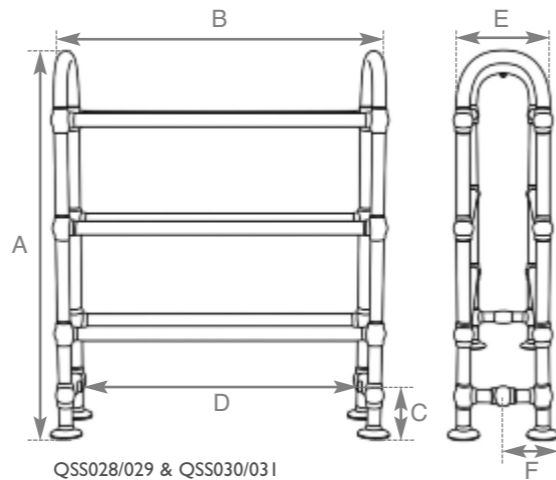

QSS028/029 & QSS030/031