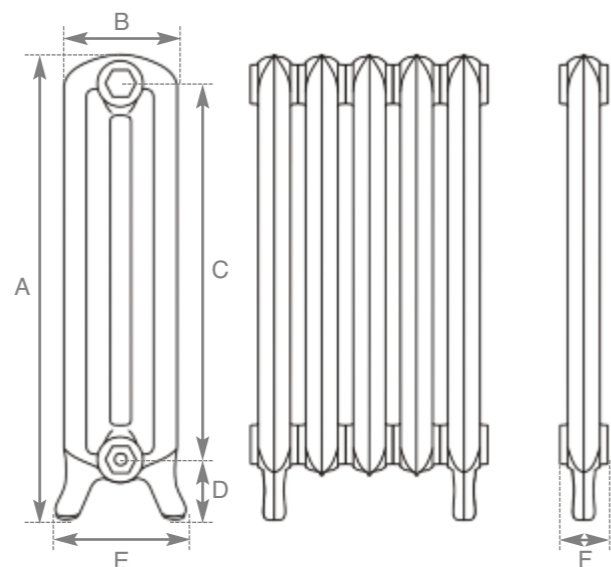

The Peerless

Ancient Breeze
Height 750mm

Above Ancient Breeze

Code	No. of Columns	Section Height (A)	Section Width (B)	Section Height (C)	Section Height (D)	Section Width (E)	Section Depth (F)	Delta 50		Delta 60		Weight (Kg)	Wall Stays (Suitable Fitting)					Wall Mount Bracket HEF035		
								BTU's	Watts	BTU's	Watts		Empty	Filled	LD055	LD056	LD103		LD104	LD206
LD202/203	2	550mm	190mm	400mm	100mm	215mm	77mm	284	83	355	104	9.1	10.8	✓	✓	✓	✓	✓	✓	
LD204/205	2	750mm	190mm	600mm	100mm	215mm	77mm	398	117	503	148	11.9	14.3	✓	✓	✓	✓	✓	✓