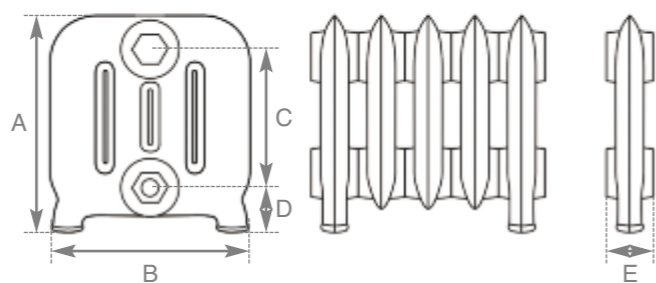

The Duchess 4 Column

Vellum
Height
330mm

Above
Vellum

Code	No. of Columns	Section Height (A)	Section Width (B)	Section Height (C)	Section Height (D)	Section Width (E)	Delta 50		Delta 60		Weight (Kg)		Wall Stays (Suitable Fitting)					Wall Mount Bracket
							BTU's	Watts	BTU's	Watts	Empty	Filled	LD055	LD056	LD103	LD104	LD206	HEF035
JJC055/056	4	330mm	310mm	205mm	70mm	75mm	286	84	357	105	8.3	10.1	x	x	x	x	x	x