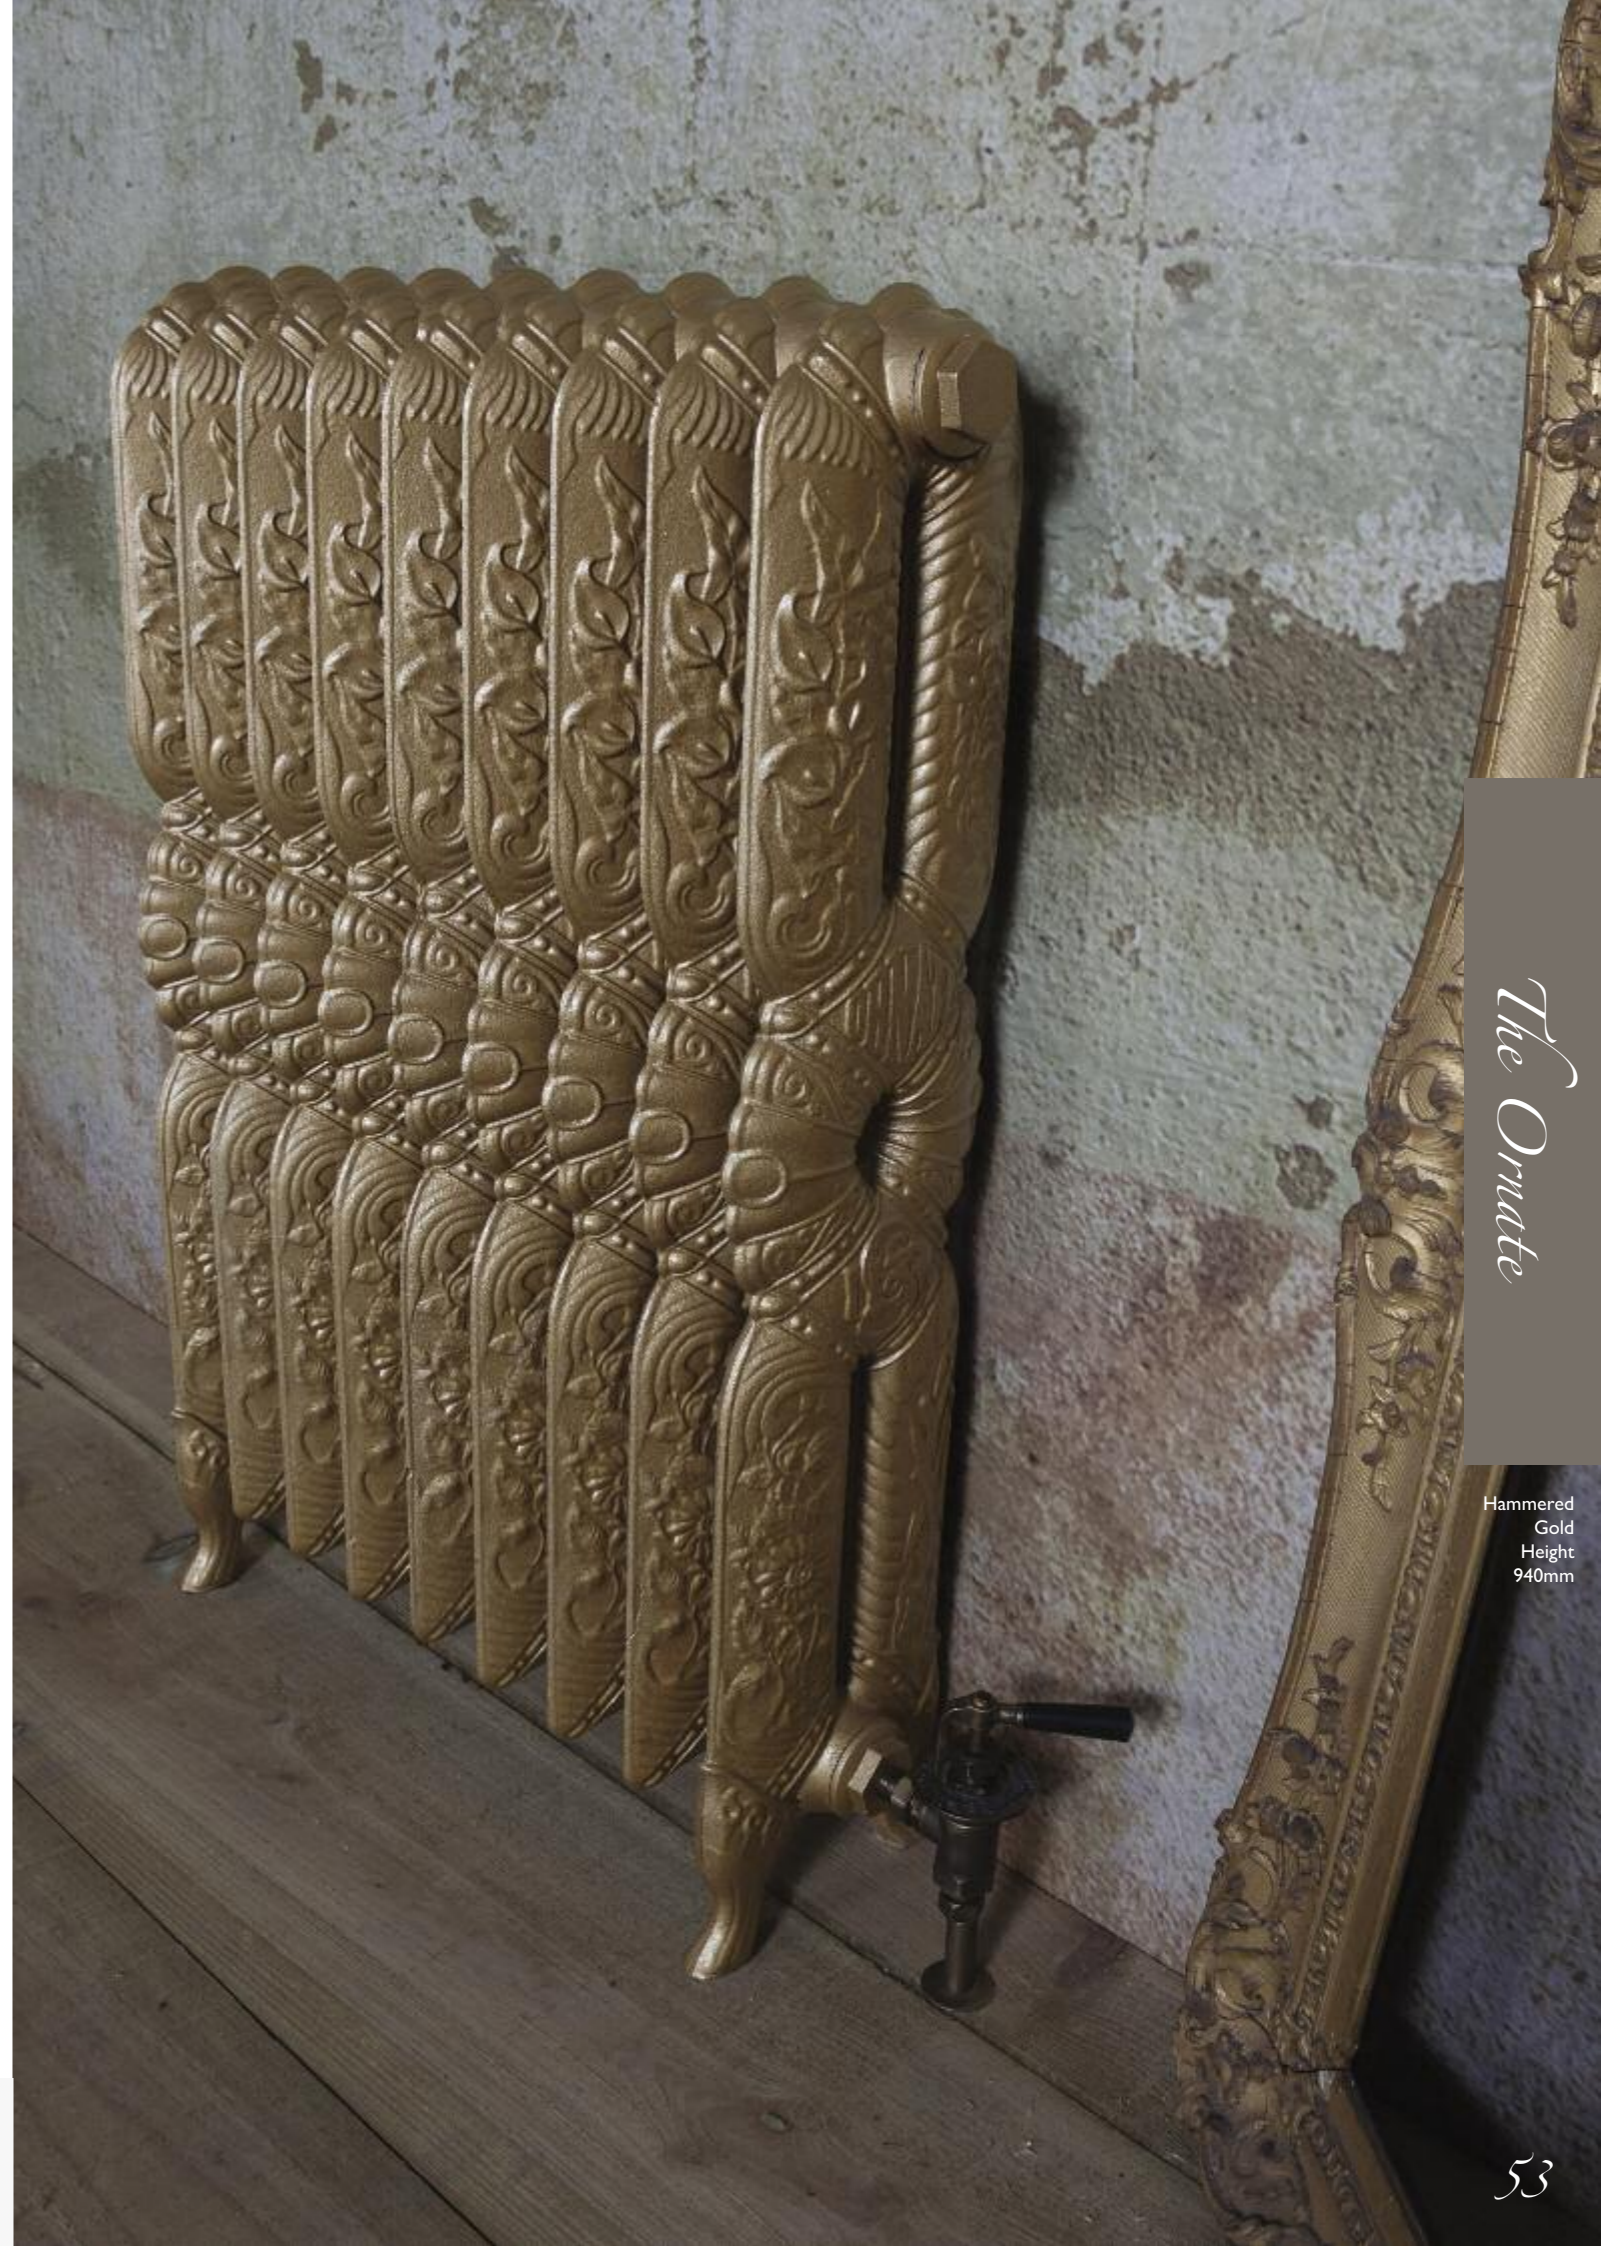

The Ornate

Hammered Gold
Height 940mm

Code	No. of Columns	Section Height (A)	Section Width (B)	Section Height (C)	Section Height (D)	Section Width (E)	Section Depth (F)	Delta 50		Delta 60		Wall Stays (Suitable Fitting)					Wall Mount Bracket		
								BTU's	Watts	BTU's	Watts	Empty	Filled	LD055	LD056	LD103	LD104	LD206	HEF035
JJC068/069	2	940mm	200mm	780mm	115mm	220mm	70mm	457	134	582	171	16.8	19.3	✓	x	✓	✓	✓	x