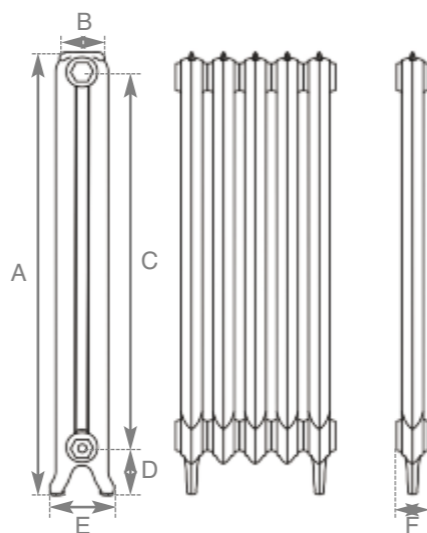

The Rococo

Hand
Burnished
Height
780mm

Code	No. of Columns	Section Height (A)	Section Width (B)	Section Height (C)	Section Height (D)	Section Width (E)	Section Depth (F)	Delta 50		Delta 60		Weight (Kg)		Wall Stays (Suitable Fitting)					Wall Mount Bracket HEF035
								BTU's	Watts	BTU's	Watts	Empty	Filled	LD055	LD056	LD103	LD104	LD206	
LD076/077	1	560mm	115mm	400mm	110mm	140mm	75mm	205	60	257	75	7.4	8.4	✓	✓	✓	✓	✓	✓
LD088/089	1	660mm	115mm	500mm	110mm	140mm	75mm	237	69	297	87	8.1	10.1	✓	✓	✓	✓	✓	✓
LD036/037	1	950mm	115mm	790mm	110mm	140mm	75mm	329	96	410	120	10.8	12.1	✓	✓	✓	✓	✓	✓