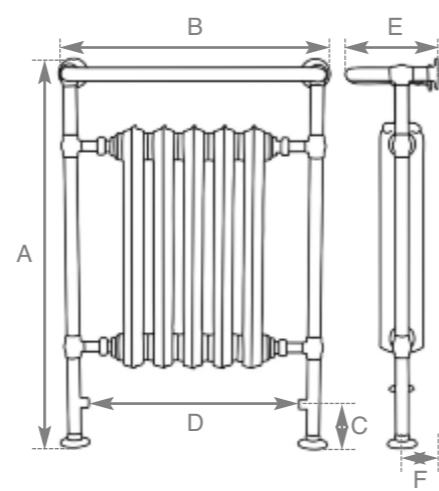

QSS011/012

Code	Overall Height (A)	Overall Width (B)	Inlet Pipe Centre Height (C)	Inlet Pipe Width (D)	Depth from Wall (E)	Inlet Pipe Centre of Wall Width (F)	Delta 60 BTU's	Watts
QSS009/010	960mm	675mm	105mm	528mm	230mm	105mm	2407*	705*
QSS011/012	960mm	675mm	105mm	528mm	230mm	105mm	2250*	659*

*Estimated