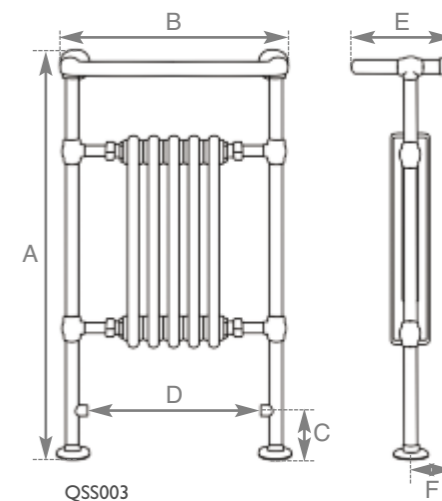

QSS003

Code	Overall Height (A)	Overall Width (B)	Inlet Pipe Centre Height (C)	Inlet Pipe Width (D)	Depth from Wall (E)	Inlet Pipe Centre of Wall Width (F)	Delta 60 BTU's / Watts
QSS014	980mm	590mm	115mm	435mm	230mm	100mm	2340* 685*
QSS013	960mm	755mm	105mm	600mm	230mm	100mm	3600* 1055*

*Estimated

Code	Overall Height (A)	Overall Width (B)	Inlet Pipe Centre Height (C)	Inlet Pipe Width (D)	Depth from Wall (E)	Inlet Pipe Centre of Wall Width (F)	Delta 60 BTU's / Watts
QSS001	960mm	670mm	100mm	520mm	230mm	110mm	3730* 1093*
QSS003	960mm	540mm	100mm	385mm	230mm	110mm	2820* 826*

*Estimated