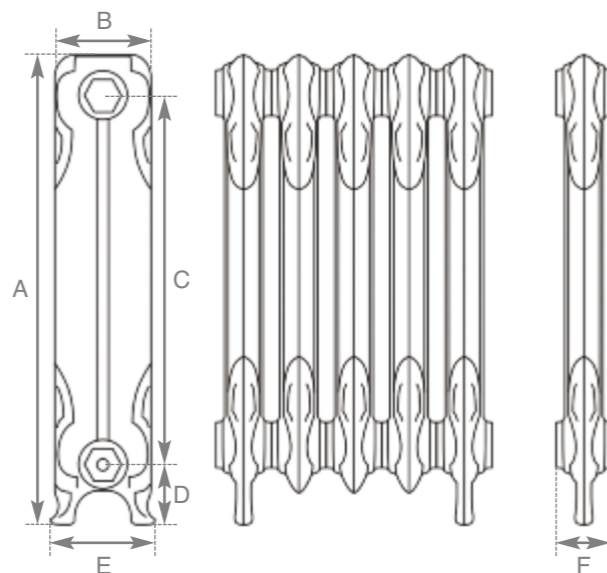

Willow Green
Height 645mm

Hammered Gold
Height 645mm

Buttermilk
Height 645mm

Antiqued
(French Grey)
Height 645mm

The Liberty 1 Column

Code	No. of Columns	Section Height (A)	Section Width (B)	Section Height (C)	Section Height (D)	Section Width (E)	Section Depth (F)	Delta 50		Delta 60		Weight (Kg)		Wall Stays (Suitable Fitting)					Wall Mount Bracket HEF035
								BTU's	Watts	BTU's	Watts	Empty	Filled	LD055	LD056	LD103	LD104	LD206	
TBK044/045	1	645mm	135mm	500mm	95mm	145mm	81mm	300	88	374	110	7.2	9.3	✓	✓	✓	✓	✓	✓