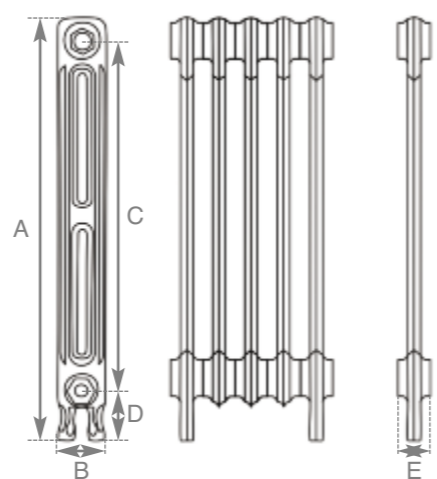

The Victorian

A traditional Victorian radiator which was first produced in America in the 1880's. Today, this simple design gives a contemporary feel, especially when fully polished.

More paint finishes on page 3

More paint finishes on page 3

6 Columns

Above Foundry Grey	Code	No. of Columns	Section Height (A)	Section Width (B)	Section Height (C)	Section Height (D)	Section Width (E)	Delta 50		Delta 60		Weight (Kg)		Wall Stays (Suitable Fitting)					Wall Mount Bracket HEF035
								BTU's/Watts	BTU's/Watts	Empty	Filled	LD055	LD056	LD103	LD104	LD206			
	LD183/184	2	615mm	70mm	500mm	80mm	50mm	153	45	194	57	2.5	2.8	✓	✓	✓	✓	✓	x

Code	No. of Columns	Section Height (A)	Section Width (B)	Section Height (C)	Section Height (D)	Section Width (E)	Delta 50		Delta 60		Weight (Kg)		Wall Stays (Suitable Fitting)					Wall Mount Bracket HEF035
							BTU's/Watts	BTU's/Watts	Empty	Filled	LD055	LD056	LD103	LD104	LD206			
LD213/214	6	365mm	220mm	220mm	110mm	60mm	217	64	257	75	4.3	5	✓	✓	✓	✓	✓	✓
JJC078/079	6	625mm	220mm	480mm	105mm	52mm	360	105	460	135	10.1	11.2	✓	✓	✓	✓	✓	✓
LD208/209	6	740mm	220mm	600mm	105mm	60mm	440	129	561	165	9.3	10.5	✓	✓	✓	✓	✓	✓
LD078/079	6	920mm	215mm	790mm	95mm	58mm	559	164	644	189	11.0	12.4	✓	✓	✓	✓	✓	✓
LD009/010	9	330mm	330mm	217mm	75mm	56mm	332	97	418	123	7.8	8.9	N/A	N/A	N/A	N/A	N/A	N/A