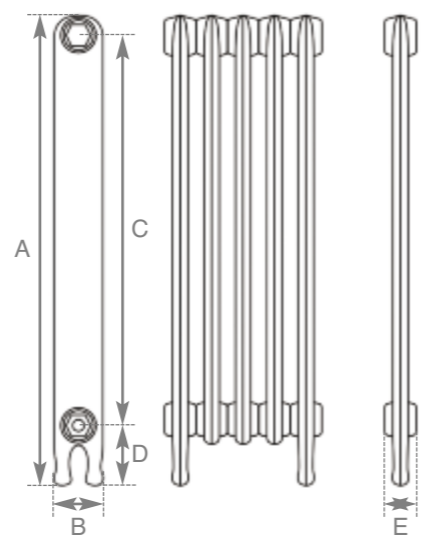

More paint finishes on page 3

The Narrow Eton

The Eton's simple design, consisting of straight edges and a curved top, comes in a full range of colours/finishes. A high quality classically designed cast iron radiator with integral legs.

This design is a narrow version of our classic Eton radiators with height 765mm.

The Narrow Eton

Above
Buttermilk

Code	No. of Columns	Section Height (A)	Section Width (B)	Section Height (C)	Section Height (D)	Section Width (E)	Delta 50		Delta 60		Wall Stays (Suitable Fitting)					Wall Mount Bracket		
							BTU's	Watts	BTU's	Watts	LD055	LD056	LD103	LD104	LD206	HEF035		
JJC053/054	1	765mm	80mm	603mm	100mm	50mm	173	51	218	64	4.7	5.3	✓	✓	✓	✓	✓	x