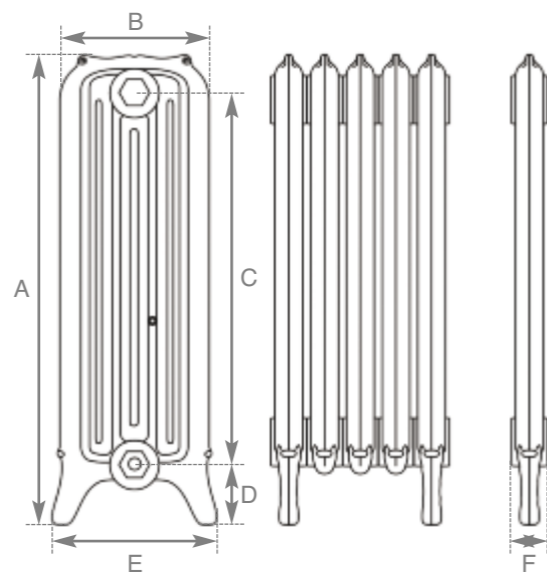

More paint finishes on page 3

The Ribbon 4 Column

Originally manufactured by the American Radiator Company, circa 1880. Featuring a Celtic band pattern gracefully flowing down the radiator, originals of this radiator can be found in churches around the world. A four column addition to our Ribbon cast iron radiator range with height 810mm.

The Ribbon 4 Column

Code	No. of Columns	Section Height (A)	Section Width (B)	Section Height (C)	Section Height (D)	Section Width (E)	Section Depth (F)	Delta 50		Delta 60		Weight (Kg) Empty Filled	Wall Stays (Suitable Fitting)					Wall Mount Bracket HEF035	
								BTU's	Watts	BTU's	Watts		LD055	LD056	LD103	LD104	LD206		
JJC064/065	4	810mm	265mm	630mm	112mm	290mm	71mm	579	170	740	217	19.2	22	✓	✓	✓	✓	✓	x