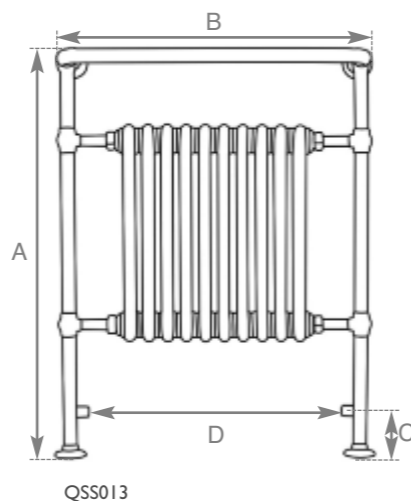

Steel radiators are only available in white finish

Towel Radiators

Towel Radiators

QSS013

Code	Overall Height (A)	Overall Width (B)	Inlet Pipe Centre Height (C)	Inlet Pipe Width (D)	Depth from Wall (E)	Inlet Pipe Centre of Wall Width (F)	Delta 60 BTU's / Watts
QSS014	980mm	590mm	115mm	435mm	230mm	100mm	2340* 685*
QSS013	960mm	755mm	105mm	600mm	230mm	100mm	3600* 1055*

*Estimated

Code	Overall Height (A)	Overall Width (B)	Inlet Pipe Centre Height (C)	Inlet Pipe Width (D)	Depth from Wall (E)	Inlet Pipe Centre of Wall Width (F)	Delta 60 BTU's / Watts
QSS001	960mm	670mm	100mm	520mm	230mm	110mm	3730* 1093*
QSS003	960mm	540mm	100mm	385mm	230mm	110mm	2820* 826*

*Estimated