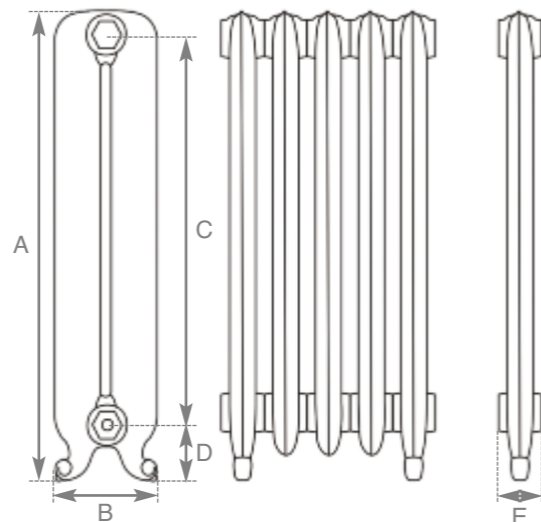

The Verona

Hand
Burnished
Height
800mm

Code	No. of Columns	Section Height (A)	Section Width (B)	Section Height (C)	Section Height (D)	Section Width (E)	Section Depth (F)	Delta 50		Delta 60		Wall Stays (Suitable Fitting)					Wall Mount Bracket HEF035		
								BTU's	Watts	BTU's	Watts	LD055	LD056	LD103	LD104	LD206			
JJC051/052	1	650mm	200mm	480mm	110mm	215mm	63mm	259	76	323	95	12.4	14.1	x	x	✓	✓	✓	✓
LD005/006	1	800mm	200mm	640mm	110mm	215mm	62mm	384	112	488	143	14.3	16.5	x	x	✓	✓	✓	✓
JJC018/019	1	940mm	200mm	780mm	110mm	215mm	67mm	429	126	547	160	16.7	19.1	x	x	✓	✓	✓	✓

Graphite Grey
Height 785mm

Ancient Breeze
Height 785mm

French Grey
Height 590mm

Buttermilk
Height 590mm

The Duchess

Parchment White
Height 785mm

Parchment White
Height 590mm

Code	No. of Columns	Section Height (A)	Section Width (B)	Section Height (C)	Section Height (D)	Section Width (E)	Delta 50		Delta 60		Weight (Kg)		Wall Stays (Suitable Fitting)					Wall Mount Bracket HEF035
							BTU's	Watts	BTU's	Watts	Empty	Filled	LD055	LD056	LD103	LD104	LD206	
LD042/043	2	590mm	175mm	450mm	100mm	71mm	298	87	375	110	8.8	10.4	✓	✓	✓	✓	✓	✓
LD040/041	2	785mm	175mm	640mm	100mm	71mm	382	112	481	141	11.6	13.6	✓	✓	✓	✓	✓	✓