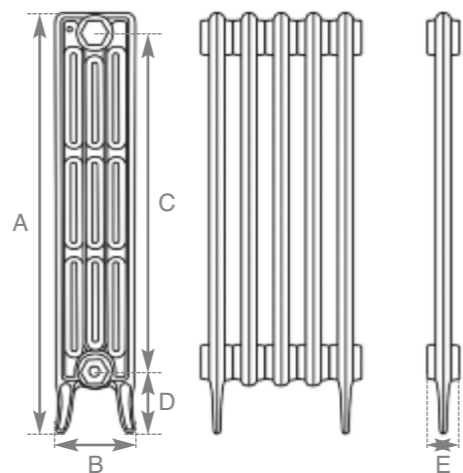

Code	No. of Columns	Section Height (A)	Section Width (B)	Section Height (C)	Section Height (D)	Section Width (E)	Delta 50		Delta 60		Weight (Kg)		Wall Stays (Suitable Fitting)					Wall Mount Bracket HEF035
							BTU's	Watts	BTU's	Watts	Empty	Filled	LD055	LD056	LD103	LD104	LD206	
JJC057/058	4	325mm	145mm	205mm	80mm	50mm	139	41	175	51	3.2	3.7	✓	✓	✓	✓	✓	✓
LD060/061	4	460mm	140mm	310mm	105mm	61mm	185	54	232	68	3.8	4.4	✓	✓	✓	✓	✓	✓
LD015/016	4	660mm	140mm	500mm	115mm	61mm	261	77	330	97	5.6	6.5	✓	✓	✓	✓	✓	✓
LD011/012	4	760mm	140mm	605mm	115mm	61mm	306	90	386	113	6.5	7.5	✓	✓	✓	✓	✓	✓
LD013/014	4	810mm	160mm	640mm	120mm	61mm	355	104	451	132	8.0	9.2	✓	✓	✓	✓	✓	✓