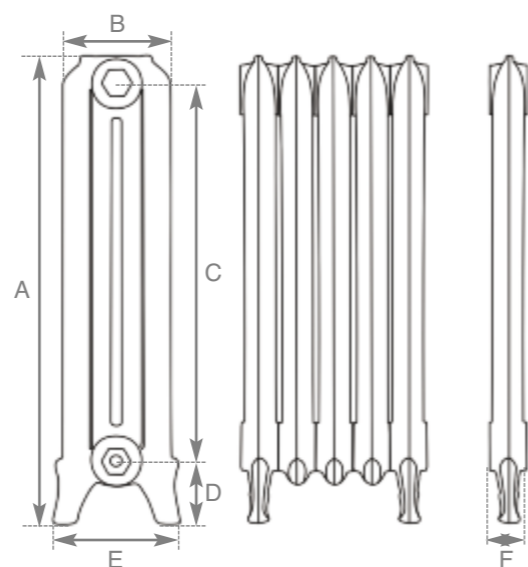

Vellum
Height 795mm

Hammered Gold
Height 650mm

Antiqued (French Grey)
Height 500mm