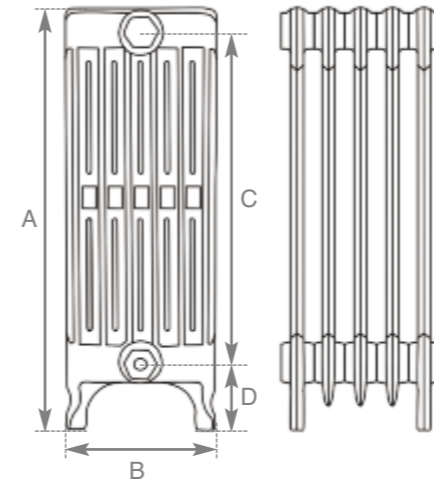

The Victorian

A traditional Victorian radiator which was first produced in America in the 1880's. Today, this simple design gives a contemporary feel, especially when fully polished.

More paint finishes on page 3

More paint finishes on page 3

6 Columns

Above Foundry Grey	Code	No. of Columns	Section Height (A)	Section Width (B)	Section Height (C)	Section Height (D)	Section Width (E)	Delta 50		Delta 60		Weight (Kg)		Wall Stays (Suitable Fitting)					Wall Mount Bracket HEF035
								BTU's/Watts	BTU's/Watts	Empty	Filled	LD055	LD056	LD103	LD104	LD206			
	LD183/184	2	615mm	70mm	500mm	80mm	50mm	153	45	194	57	2.5	2.8	✓	✓	✓	✓	✓	x

Code	No. of Columns	Section Height (A)	Section Width (B)	Section Height (C)	Section Height (D)	Section Width (E)	Delta 50		Delta 60		Weight (Kg)		Wall Stays (Suitable Fitting)					Wall Mount Bracket HEF035
							BTU's/Watts	BTU's/Watts	Empty	Filled	LD055	LD056	LD103	LD104	LD206			
LD213/214	6	365mm	220mm	220mm	110mm	60mm	217	64	257	75	4.3	5	✓	✓	✓	✓	✓	✓
JJC078/079	6	625mm	220mm	480mm	105mm	52mm	360	105	460	135	10.1	11.2	✓	✓	✓	✓	✓	✓
LD208/209	6	740mm	220mm	600mm	105mm	60mm	440	129	561	165	9.3	10.5	✓	✓	✓	✓	✓	✓
LD078/079	6	920mm	215mm	790mm	95mm	58mm	559	164	644	189	11.0	12.4	✓	✓	✓	✓	✓	✓
LD009/010	9	330mm	330mm	217mm	75mm	56mm	332	97	418	123	7.8	8.9	N/A	N/A	N/A	N/A	N/A	N/A