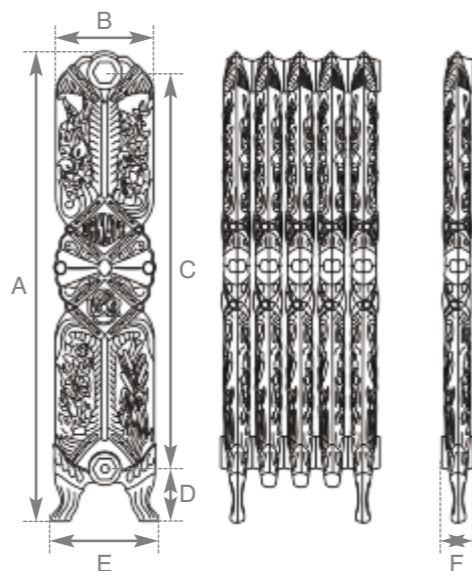

More paint finishes on page 3

The Ornate

First used in turn of the 20th Century

America, the highly decorate Ornate cast iron radiator is reminiscent of the Art & Crafts era and is adorned with floral and natural patterns.

It is further enhanced by the unique figure-of-8 shaped design.

The Ornate

Code	No. of Columns	Section Height (A)	Section Width (B)	Section Height (C)	Section Height (D)	Section Width (E)	Section Depth (F)	Delta 50		Delta 60		Wall Stays (Suitable Fitting)					Wall Mount Bracket		
								BTU's	Watts	BTU's	Watts	Empty	Filled	LD055	LD056	LD103	LD104	LD206	HEF035
JJC068/069	2	940mm	200mm	780mm	115mm	220mm	70mm	457	134	582	171	16.8	19.3	✓	x	✓	✓	✓	x