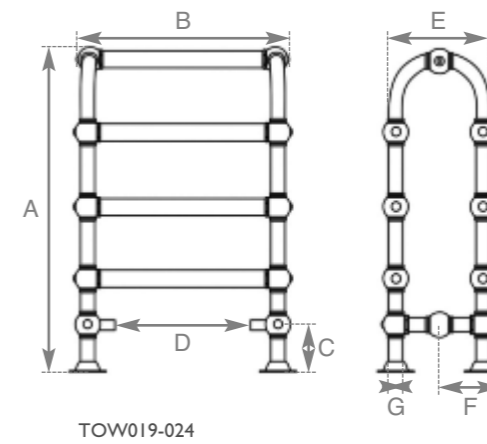

Code/Finish	Overall Height (A)	Overall Width (B)	Inlet Pipe Centre Height (C)	Inlet Pipe Width (D)	Depth from Wall (E)	Inlet Pipe Centre of Wall Width (F)	Delta 60 BTU's/Watts
TOW025	1000mm	600mm	N/A	500mm	185.5mm	150mm	862 253
TOW028	1000mm	1100mm	N/A	1000mm	185.5mm	150mm	1120 328
TOW031	1300mm	600mm	N/A	500mm	185.5mm	150mm	1055 309
TOW034	1300mm	1150mm	N/A	1050mm	185.5mm	150mm	1385 406

Code/Finish	Overall Height (A)	Overall Width (B)	Inlet Pipe Centre Height (C)	Inlet Pipe Width (D)	Depth from Wall (E)	Inlet Pipe Centre of Wall Width (F)	Delta 60 BTU's/Watts
TOW019	935.5mm	624.5mm	130mm	370mm	350mm	180mm	1618 474
TOW022	935.5mm	1124.5mm	130mm	870mm	350mm	180mm	1946 570