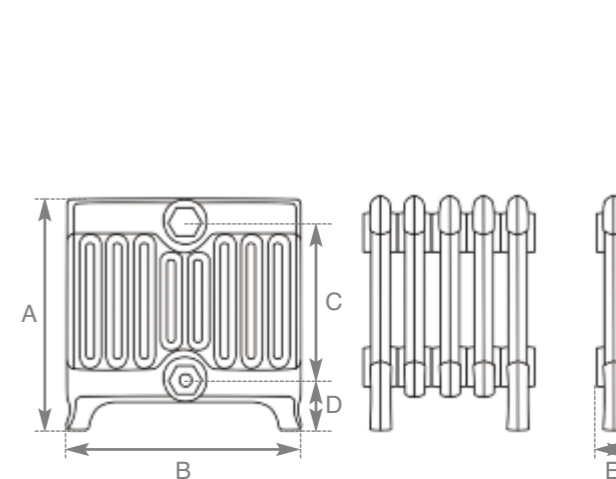

9 Columns

Above Foundry Grey	Code	No. of Columns	Section Height (A)	Section Width (B)	Section Height (C)	Section Height (D)	Section Width (E)	Delta 50		Delta 60		Weight (Kg)		Wall Stays (Suitable Fitting)					Wall Mount Bracket HEF035
								BTU's/Watts	BTU's/Watts	Empty	Filled	LD055	LD056	LD103	LD104	LD206			
	LD183/184	2	615mm	70mm	500mm	80mm	50mm	153	45	194	57	2.5	2.8	✓	✓	✓	✓	✓	x

Code	No. of Columns	Section Height (A)	Section Width (B)	Section Height (C)	Section Height (D)	Section Width (E)	Delta 50		Delta 60		Weight (Kg)		Wall Stays (Suitable Fitting)					Wall Mount Bracket HEF035
							BTU's/Watts	BTU's/Watts	Empty	Filled	LD055	LD056	LD103	LD104	LD206			
LD213/214	6	365mm	220mm	220mm	110mm	60mm	217	64	257	75	4.3	5	✓	✓	✓	✓	✓	✓
JJC078/079	6	625mm	220mm	480mm	105mm	52mm	360	105	460	135	10.1	11.2	✓	✓	✓	✓	✓	✓
LD208/209	6	740mm	220mm	600mm	105mm	60mm	440	129	561	165	9.3	10.5	✓	✓	✓	✓	✓	✓
LD078/079	6	920mm	215mm	790mm	95mm	58mm	559	164	644	189	11.0	12.4	✓	✓	✓	✓	✓	✓
LD009/010	9	330mm	330mm	217mm	75mm	56mm	332	97	418	123	7.8	8.9	N/A	N/A	N/A	N/A	N/A	N/A