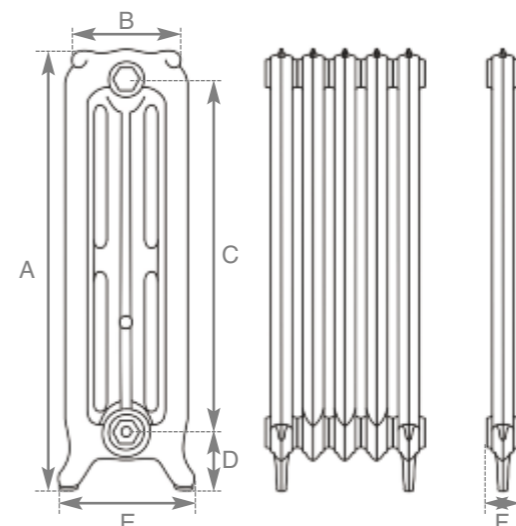

The Rococo

Hand
Burnished
Height
780mm

Code	No. of Columns	Section Height (A)	Section Width (B)	Section Height (C)	Section Height (D)	Section Width (E)	Section Depth (F)	Delta 50		Delta 60		Weight (Kg)		Wall Stays (Suitable Fitting)					Wall Mount Bracket HEF035
								BTU's	Watts	BTU's	Watts	Empty	Filled	LD055	LD056	LD103	LD104	LD206	
LD076/077	1	560mm	115mm	400mm	110mm	140mm	75mm	205	60	257	75	7.4	8.4	✓	✓	✓	✓	✓	✓
LD088/089	1	660mm	115mm	500mm	110mm	140mm	75mm	237	69	297	87	8.1	10.1	✓	✓	✓	✓	✓	✓
LD036/037	1	950mm	115mm	790mm	110mm	140mm	75mm	329	96	410	120	10.8	12.1	✓	✓	✓	✓	✓	✓

Vellum
Height 780mm
3 Columns

Satin Black
Height 460mm
3 Columns

More paint finishes on page 3

The Rococo

Code	No. of Columns	Section Height (A)	Section Width (B)	Section Height (C)	Section Height (D)	Section Width (E)	Section Depth (F)	Delta 50		Delta 60		Weight (Kg)		Wall Stays (Suitable Fitting)					Wall Mount Bracket		
								BTU's	Watts	BTU's	Watts	Empty	Filled	LD055	LD056	LD103	LD104	LD206	HEF035		
LD074/075	2	560mm	185mm	400mm	110mm	205mm	73mm	288	85	361	106	8.0	9.5	✓	✓	✓	✓	✓	✓	✓	✓
LD026/027	2	945mm	185mm	787mm	110mm	205mm	73mm	489	143	616	181	16.6	19.4	✓	✓	✓	✓	✓	✓	✓	✓

Code	No. of Columns	Section Height (A)	Section Width (B)	Section Height (C)	Section Height (D)	Section Width (E)	Section Depth (F)	Delta 50		Delta 60		Weight (Kg)		Wall Stays (Suitable Fitting)					Wall Mount Bracket		
								BTU's	Watts	BTU's	Watts	Empty	Filled	LD055	LD056	LD103	LD104	LD206	HEF035		
JJC008/009	3	460mm	225mm	280mm	110mm	250mm	75mm	289	85	362	106	9.6	10.7	✓	✓	✓	✓	✓	✓	✓	✓
LD030/031‡	3	780mm	225mm	600mm	110mm	250mm	66mm	467	137	592	174	15.2	17.0	✓	✓	✓	✓	✓	✓	✓	✓
LD032/033	3	810mm	225mm	640mm	110mm	250mm	75mm	542	159	688	202	17.6	19.7	✓	✓	✓	✓	✓	✓	✓	✓