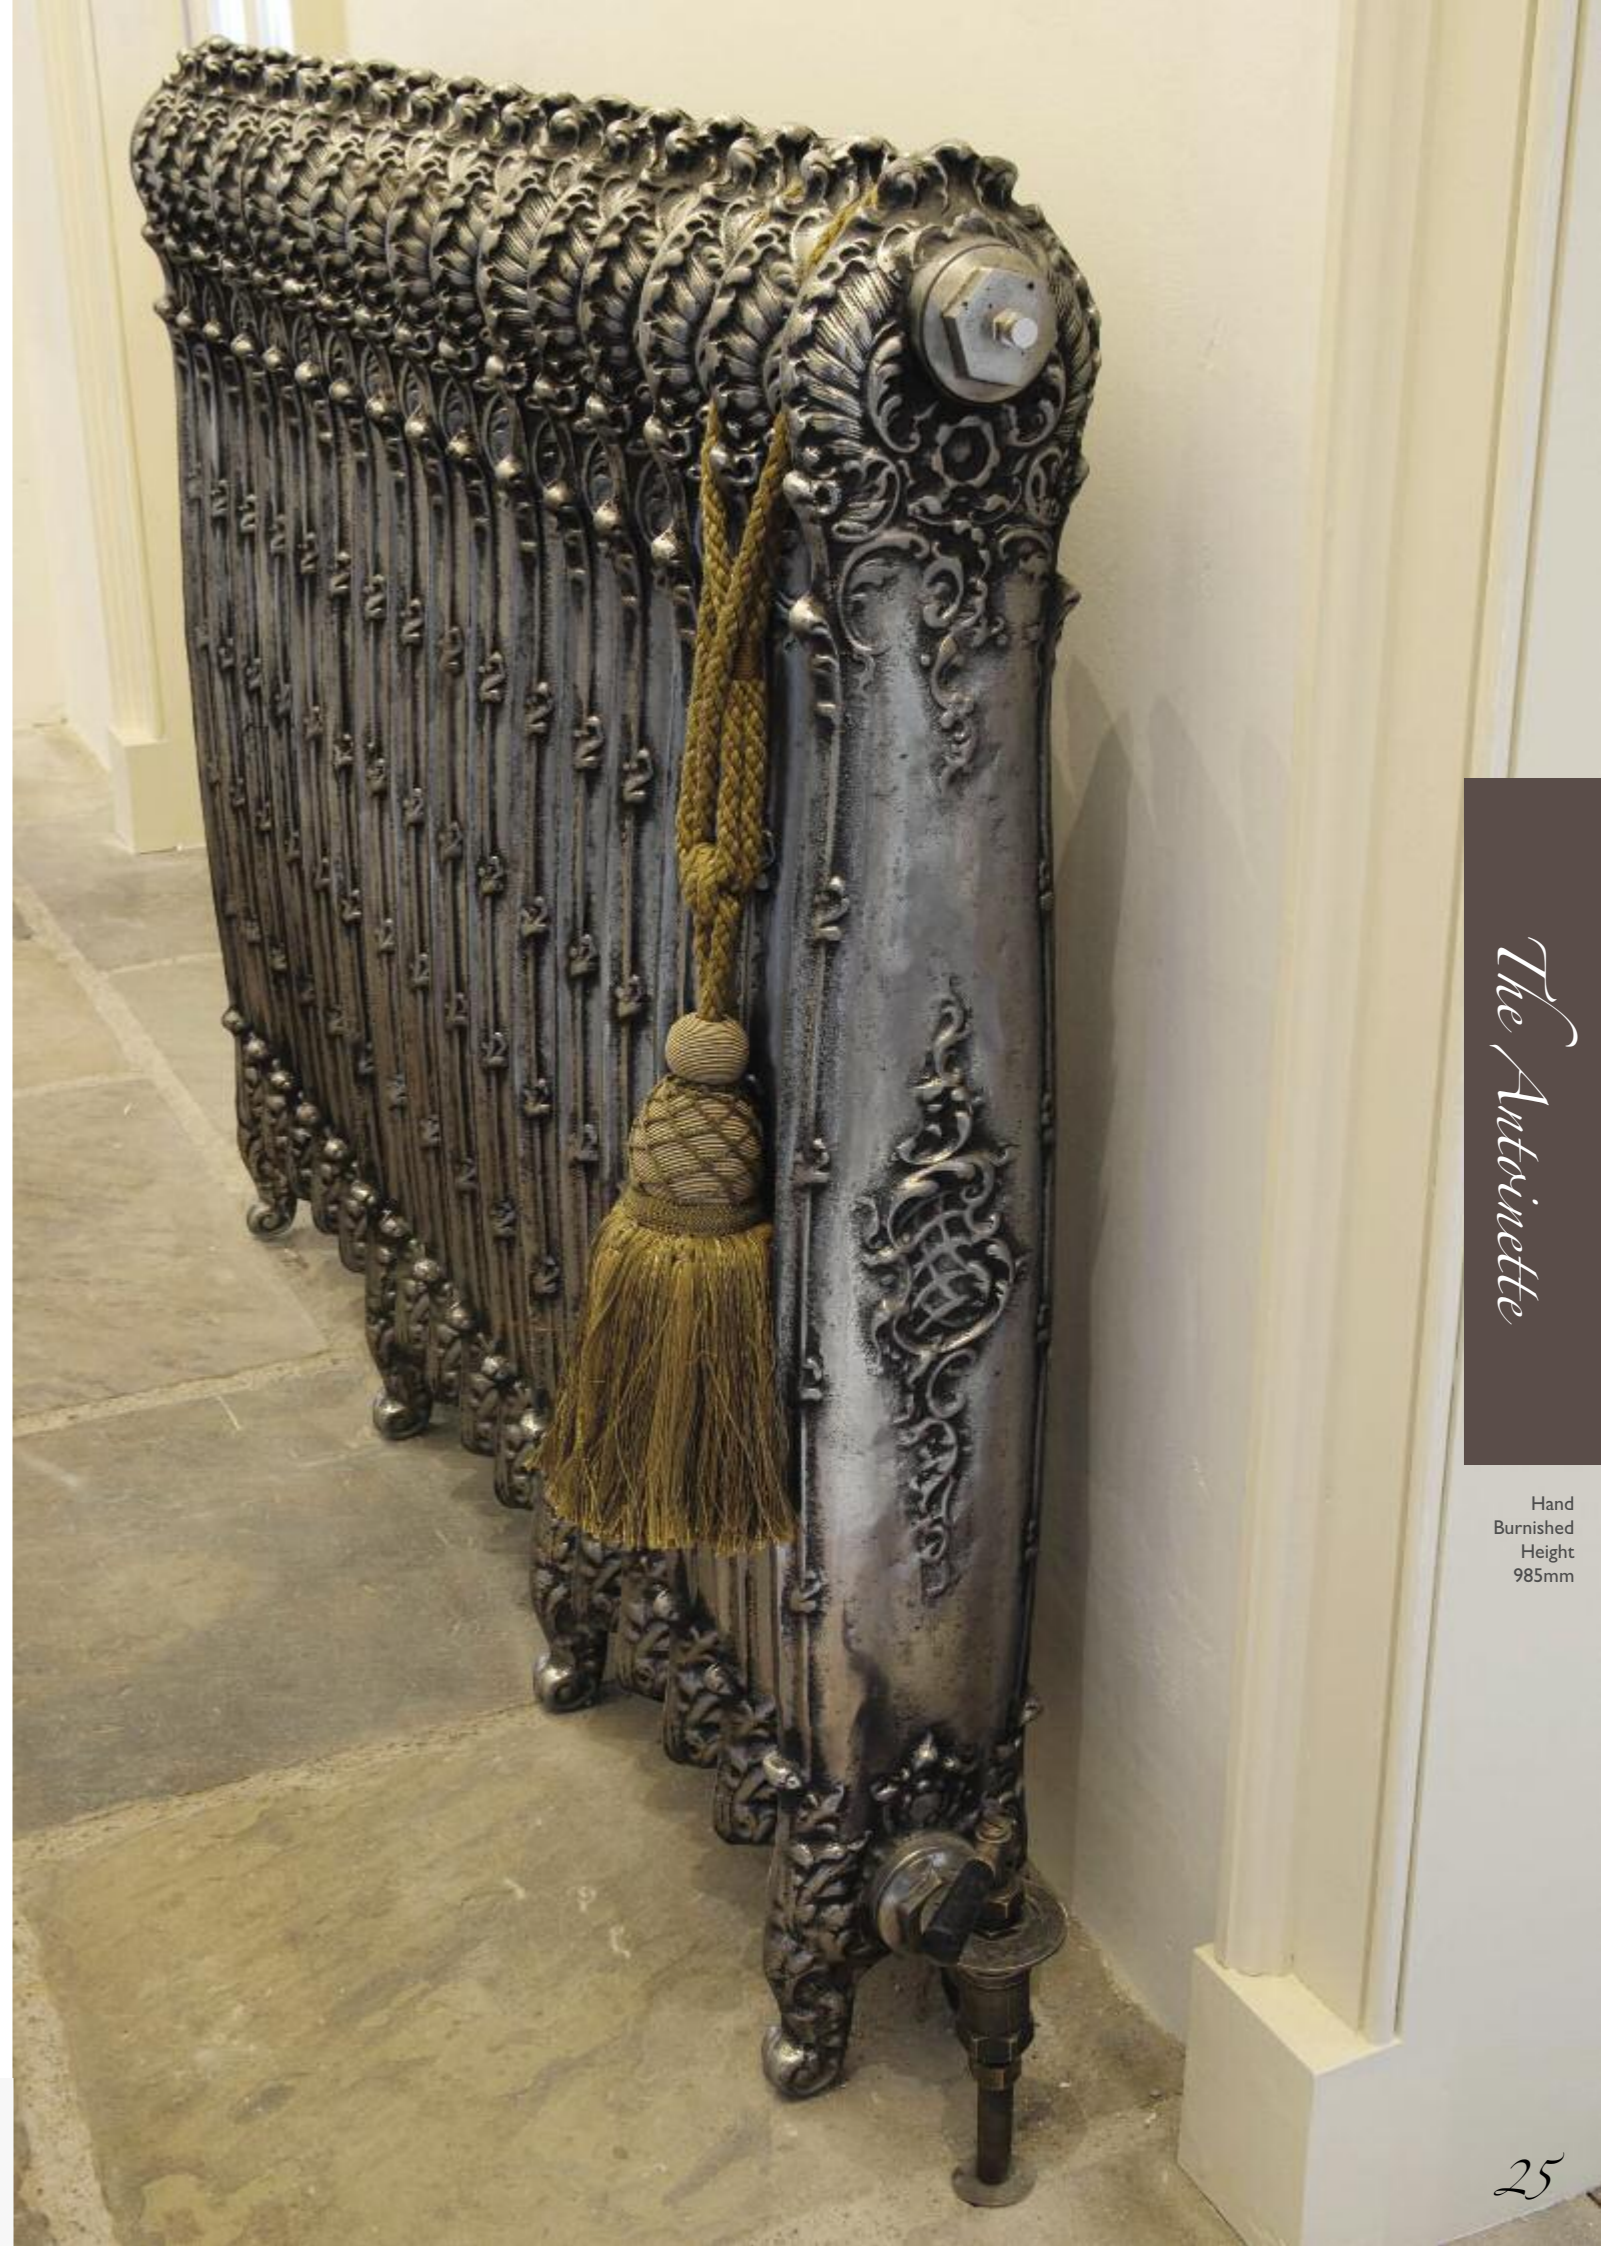

The Antoinette

Hand Burnished
Height 985mm

The Antoinette

A highly decorative Regal French design with intricate detailing at the foot and head, connected by a straight-edged vine.

Its side is adorned by a subtle midway decoration.

Code	No. of Columns	Section Height (A)	Section Width (B)	Section Height (C)	Section Height (D)	Section Width (E)	Delta 50				Delta 60					Wall Stays (Suitable Fitting)					Wall Mount Bracket HEF035	
							BTU's	Watts	Empty	Filled	LD055	LD056	LD103	LD104	LD206	LD055	LD056	LD103	LD104	LD206		
LD180/181	1	985mm	155mm	790mm	125mm	76mm	425	125	538	158	14.1	16.3	✓	✓	✓	✓	✓	✓	✓	✓	✓	x