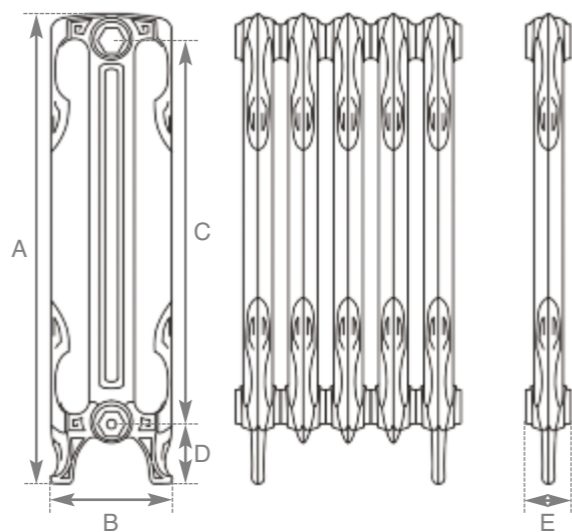

The Liberty 2 Column

Satin
Polished
Height
865mm

Code	No. of Columns	Section Height (A)	Section Width (B)	Section Height (C)	Section Height (D)	Section Width (E)	Delta 50		Delta 60		Weight (Kg)		Wall Stays (Suitable Fitting)					Wall Mount Bracket	
							BTU's	Watts	BTU's	Watts	Empty	Filled	LD055	LD056	LD103	LD104	LD206	HEF035	
TBK042/043	2	865mm	220mm	700mm	120mm	81mm	537	157	685	201	14.3	18	x	✓	✓	✓	✓	✓	✓