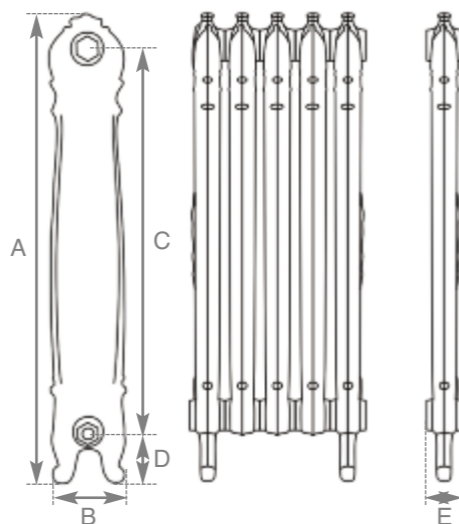

The Rococo

Hand
Burnished
Height
780mm

Code	No. of Columns	Section Height (A)	Section Width (B)	Section Height (C)	Section Height (D)	Section Width (E)	Section Depth (F)	Delta 50		Delta 60		Weight (Kg)		Wall Stays (Suitable Fitting)					Wall Mount Bracket HEF035
								BTU's	Watts	BTU's	Watts	Empty	Filled	LD055	LD056	LD103	LD104	LD206	
LD076/077	1	560mm	115mm	400mm	110mm	140mm	75mm	205	60	257	75	7.4	8.4	✓	✓	✓	✓	✓	✓
LD088/089	1	660mm	115mm	500mm	110mm	140mm	75mm	237	69	297	87	8.1	10.1	✓	✓	✓	✓	✓	✓
LD036/037	1	950mm	115mm	790mm	110mm	140mm	75mm	329	96	410	120	10.8	12.1	✓	✓	✓	✓	✓	✓

The Verona

Hand
Burnished
Height
800mm

Code	No. of Columns	Section Height (A)	Section Width (B)	Section Height (C)	Section Height (D)	Section Width (E)	Section Depth (F)	Delta 50		Delta 60		Wall Stays (Suitable Fitting)					Wall Mount Bracket HEF035		
								BTU's	Watts	BTU's	Watts	LD055	LD056	LD103	LD104	LD206			
JJC051/052	1	650mm	200mm	480mm	110mm	215mm	63mm	259	76	323	95	12.4	14.1	x	x	✓	✓	✓	✓
LD005/006	1	800mm	200mm	640mm	110mm	215mm	62mm	384	112	488	143	14.3	16.5	x	x	✓	✓	✓	✓
JJC018/019	1	940mm	200mm	780mm	110mm	215mm	67mm	429	126	547	160	16.7	19.1	x	x	✓	✓	✓	✓

The Ribbon 4 Column

Antiqued
(Hammered
Gold)
Height
810mm

Code	No. of Columns	Section Height (A)	Section Width (B)	Section Height (C)	Section Height (D)	Section Width (E)	Section Depth (F)	Delta 50		Delta 60		Weight (Kg) Empty Filled	Wall Stays (Suitable Fitting)					Wall Mount Bracket HEF035	
								BTU's	Watts	BTU's	Watts		LD055	LD056	LD103	LD104	LD206		
JJC064/065	4	810mm	265mm	630mm	112mm	290mm	71mm	579	170	740	217	19.2	22	✓	✓	✓	✓	✓	x

Left
Hand Burnished

Highlight Polish
Height 985mm

More paint finishes on page 3

Hammered Bronze
Height: 985mm

Parchment White
Height: 985mm

Willow Green
Height: 985mm

Antiqued (French Grey)
Height: 985mm

The Antoinette