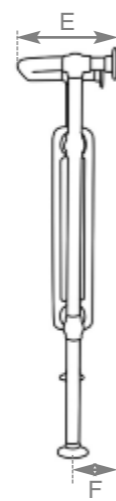

Steel radiators are only available in white finish

Towel Radiators

Towel Radiators

QSS001

Code	Overall Height (A)	Overall Width (B)	Inlet Pipe Centre Height (C)	Inlet Pipe Width (D)	Depth from Wall (E)	Inlet Pipe Centre of Wall Width (F)	Delta 60 BTU's / Watts
QSS014	980mm	590mm	115mm	435mm	230mm	100mm	2340* 685*
QSS013	960mm	755mm	105mm	600mm	230mm	100mm	3600* 1055*

*Estimated

Code	Overall Height (A)	Overall Width (B)	Inlet Pipe Centre Height (C)	Inlet Pipe Width (D)	Depth from Wall (E)	Inlet Pipe Centre of Wall Width (F)	Delta 60 BTU's / Watts
QSS001	960mm	670mm	100mm	520mm	230mm	110mm	3730* 1093*
QSS003	960mm	540mm	100mm	385mm	230mm	110mm	2820* 826*

*Estimated