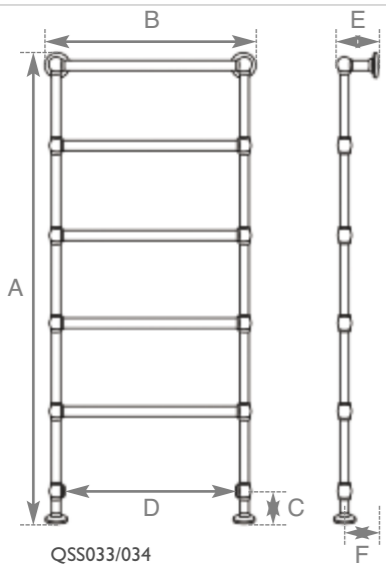

QSS033/034