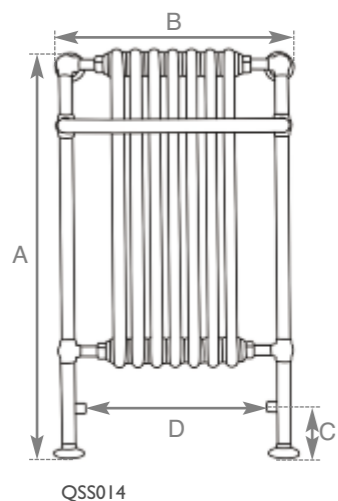

Steel radiators are only available in white finish

Towel Radiators

Towel Radiators

QSS014

Code	Overall Height (A)	Overall Width (B)	Inlet Pipe Centre Height (C)	Inlet Pipe Width (D)	Depth from Wall (E)	Inlet Pipe Centre of Wall Width (F)	Delta 60 BTU's / Watts
QSS014	980mm	590mm	115mm	435mm	230mm	100mm	2340* 685*
QSS013	960mm	755mm	105mm	600mm	230mm	100mm	3600* 1055*

*Estimated

Code	Overall Height (A)	Overall Width (B)	Inlet Pipe Centre Height (C)	Inlet Pipe Width (D)	Depth from Wall (E)	Inlet Pipe Centre of Wall Width (F)	Delta 60 BTU's / Watts
QSS001	960mm	670mm	100mm	520mm	230mm	110mm	3730* 1093*
QSS003	960mm	540mm	100mm	385mm	230mm	110mm	2820* 826*

*Estimated