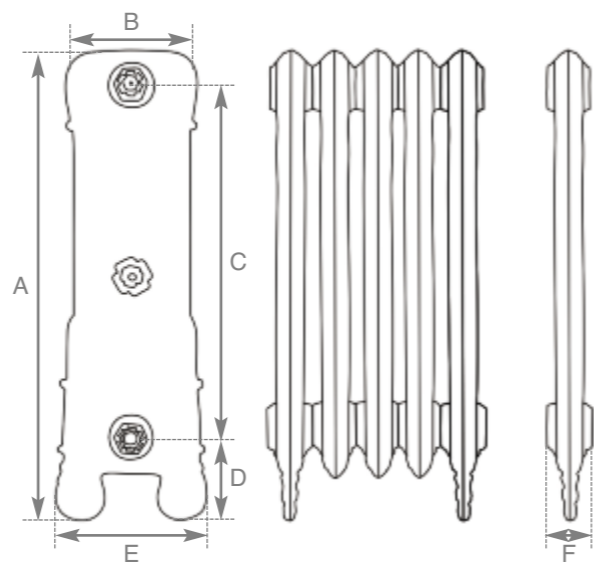

The Rococo

Hand
Burnished
Height
780mm

Code	No. of Columns	Section Height (A)	Section Width (B)	Section Height (C)	Section Height (D)	Section Width (E)	Section Depth (F)	Delta 50		Delta 60		Weight (Kg)		Wall Stays (Suitable Fitting)					Wall Mount Bracket HEF035
								BTU's	Watts	BTU's	Watts	Empty	Filled	LD055	LD056	LD103	LD104	LD206	
LD076/077	1	560mm	115mm	400mm	110mm	140mm	75mm	205	60	257	75	7.4	8.4	✓	✓	✓	✓	✓	✓
LD088/089	1	660mm	115mm	500mm	110mm	140mm	75mm	237	69	297	87	8.1	10.1	✓	✓	✓	✓	✓	✓
LD036/037	1	950mm	115mm	790mm	110mm	140mm	75mm	329	96	410	120	10.8	12.1	✓	✓	✓	✓	✓	✓

Code	No. of Columns	Section Height (A)	Section Width (B)	Section Height (C)	Section Height (D)	Section Width (E)	Section Depth (F)	Delta 50		Delta 60		Weight (Kg)		Wall Stays (Suitable Fitting)					Wall Mount Bracket		
								BTU's	Watts	BTU's	Watts	Empty	Filled	LD055	LD056	LD103	LD104	LD206	HEF035		
JJC008/009	3	460mm	225mm	280mm	110mm	250mm	75mm	289	85	362	106	9.6	10.7	✓	✓	✓	✓	✓	✓	✓	✓
LD030/031‡	3	780mm	225mm	600mm	110mm	250mm	66mm	467	137	592	174	15.2	17.0	✓	✓	✓	✓	✓	✓	✓	✓
LD032/033	3	810mm	225mm	640mm	110mm	250mm	75mm	542	159	688	202	17.6	19.7	✓	✓	✓	✓	✓	✓	✓	✓

‡ With decoration on front

Left
Hand Burnished

Hammered Gold
Height 675mm

More paint finishes on page 3

Highlight Polish
Height 675mm

Ancient Breeze
Height 675mm

Antiqued
(French Grey)
Height 675mm

Vellum
Height 675mm

The Chelsea

Hand
Burnished
Height
675mm

Code	No. of Columns	Section Height (A)	Section Width (B)	Section Height (C)	Section Height (D)	Section Width (E)	Section Depth (F)	Delta 50		Delta 60		Weight (Kg)		Wall Stays (Suitable Fitting)					Wall Mount Bracket HEF035
								BTU's	Watts	BTU's	Watts	Empty	Filled	LD055	LD056	LD103	LD104	LD206	
LD063/064	1	675mm	195mm	500mm	125mm	220mm	66mm	338	99	426	125	13.3	14.8	x	✓	✓	✓	✓	✓