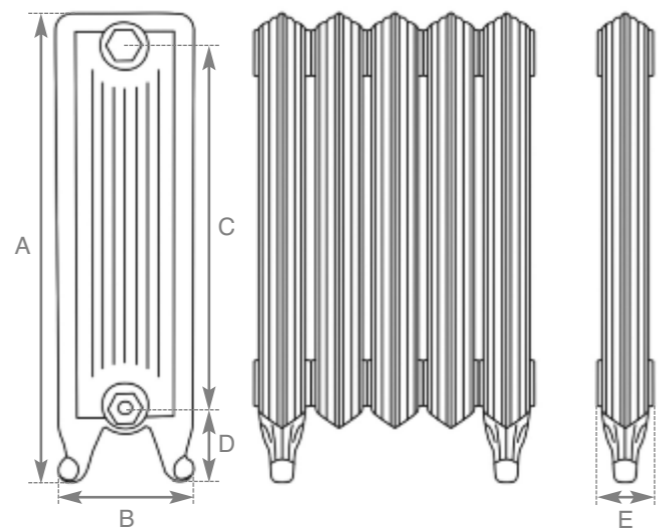

Above Hand Burnished	Code	No. of Columns	Section Height (A)	Section Width (B)	Section Height (C)	Section Height (D)	Section Width (E)	Delta 50		Delta 60		Weight (Kg)		Wall Stays (Suitable Fitting)					Wall Mount Bracket HEF035	
								BTU's	Watts	BTU's	Watts	Empty	Filled	LD055	LD056	LD103	LD104	LD206		
	LD080/081	1	670mm	195mm	500mm	115mm	76mm	431	126	532	156	14.9	17.3	✓	✓	✓	✓	✓	✓	x
	LD082/083	1	975mm	195mm	790mm	140mm	80mm	591	173	755	221	24.6	28.5	✓	✓	✓	✓	✓	✓	x