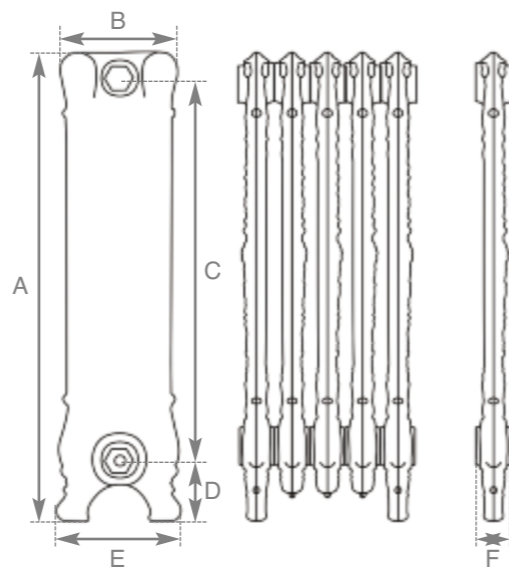

More paint finishes on page 3

The Verona

Originally manufactured in Massachusetts, USA by the American Radiator Company in the 1890's, this truly remarkable design combines cherubs, dragons and lions entwined together with vines running throughout the decoration.

The Verona

Hand
Burnished
Height
800mm

Code	No. of Columns	Section Height (A)	Section Width (B)	Section Height (C)	Section Height (D)	Section Width (E)	Section Depth (F)	Delta 50		Delta 60		Wall Stays (Suitable Fitting)					Wall Mount Bracket HEF035		
								BTU's	Watts	BTU's	Watts	LD055	LD056	LD103	LD104	LD206			
JJC051/052	1	650mm	200mm	480mm	110mm	215mm	63mm	259	76	323	95	12.4	14.1	x	x	✓	✓	✓	✓
LD005/006	1	800mm	200mm	640mm	110mm	215mm	62mm	384	112	488	143	14.3	16.5	x	x	✓	✓	✓	✓
JJC018/019	1	940mm	200mm	780mm	110mm	215mm	67mm	429	126	547	160	16.7	19.1	x	x	✓	✓	✓	✓