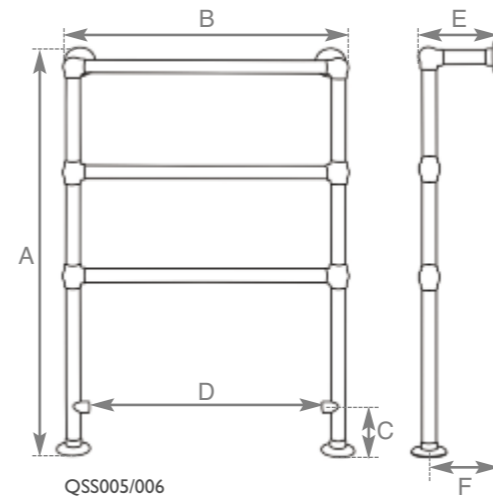

QSS005/006