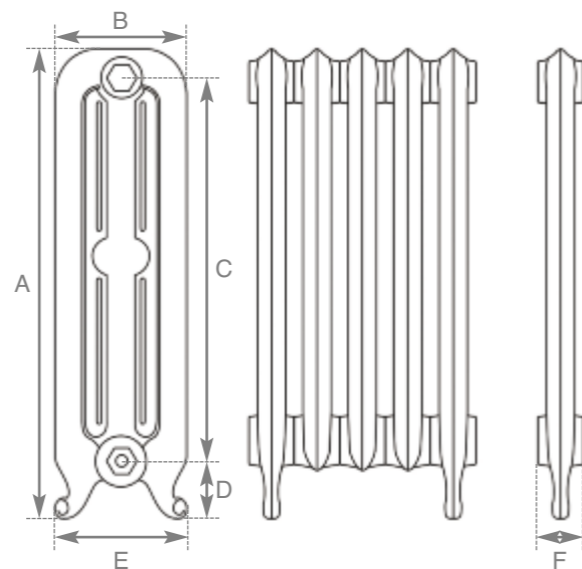

The Thistle

Satin Polished
Height 785mm

Above Satin Polished		No. of Columns	Section Height (A)	Section Width (B)	Section Height (C)	Section Height (D)	Section Width (E)	Section Depth (F)	Delta 50 BTU's/Watts	Delta 60 BTU's/Watts	Weight (Kg) Empty Filled	Wall Stays (Suitable Fitting)					Wall Mount Bracket			
Code												LD055	LD056	LD103	LD104	LD206	HEF035			
JJC066/067		3	785mm	225mm	625mm	105mm	220mm	75mm	446	131	565	166	16.3	19.5	✓	✓	✓	✓	✓	✓