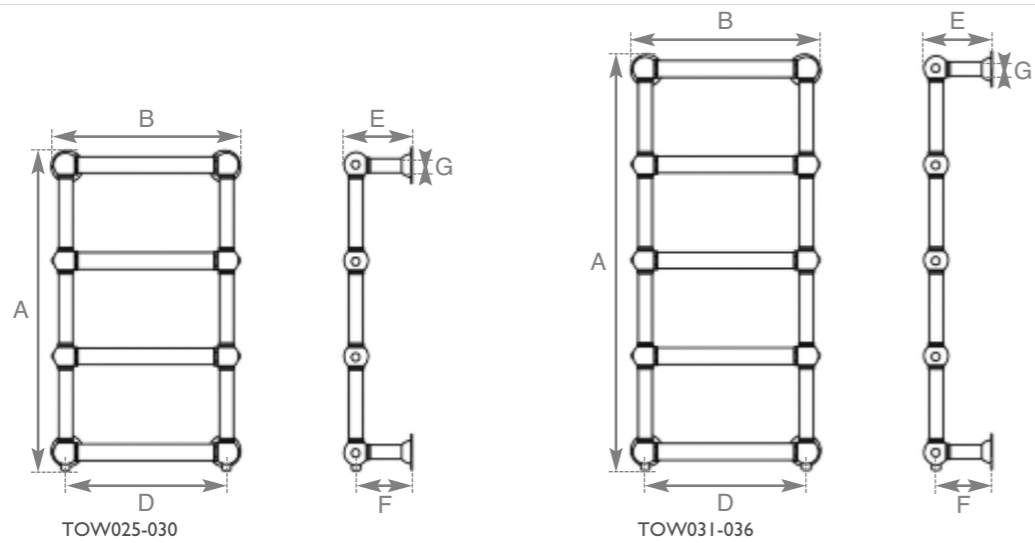

Code/Finish	Overall Height (A)	Overall Width (B)	Inlet Pipe Centre Height (C)	Inlet Pipe Width (D)	Depth from Wall (E)	Inlet Pipe Centre of Wall Width (F)	Delta 60 BTU's/Watts
TOW025	1000mm	600mm	N/A	500mm	185.5mm	150mm	862 253
TOW028	1000mm	1100mm	N/A	1000mm	185.5mm	150mm	1120 328
TOW031	1300mm	600mm	N/A	500mm	185.5mm	150mm	1055 309
TOW034	1300mm	1150mm	N/A	1050mm	185.5mm	150mm	1385 406

Code/Finish	Overall Height (A)	Overall Width (B)	Inlet Pipe Centre Height (C)	Inlet Pipe Width (D)	Depth from Wall (E)	Inlet Pipe Centre of Wall Width (F)	Delta 60 BTU's/Watts
TOW019	935.5mm	624.5mm	130mm	370mm	350mm	180mm	1618 474
TOW022	935.5mm	1124.5mm	130mm	870mm	350mm	180mm	1946 570