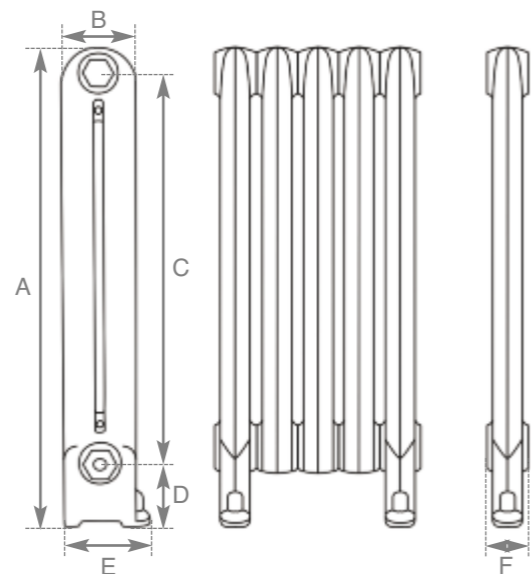

Graphite Grey
Height 780mm

French Grey
Height 635mm

Willow Green
Height 485mm

Above
Satin Black

The Cromwell

Foundry
Grey
Height
780mm

Code	No. of Columns	Section Height (A)	Section Width (B)	Section Height (C)	Section Height (D)	Section Width (E)	Section Depth (F)	Delta 50		Delta 60		Weight (Kg) Empty Filled	Wall Stays (Suitable Fitting)					Wall Mount Bracket HEF035	
								BTU's	Watts	BTU's	Watts		LD055	LD056	LD103	LD104	LD206		
JJC047/048	2	485mm	120mm	335mm	110mm	140mm	68mm	175	51	213	120	4.8	5.8	✓	✓	✓	✓	✓	✓
JJC045/046	2	635mm	120mm	480mm	110mm	140mm	68mm	234	69	294	86	6.1	7.4	✓	✓	✓	✓	✓	✓
JJC049/050	2	780mm	120mm	630mm	110mm	140mm	68mm	295	87	372	109	7.4	9.0	✓	✓	✓	✓	✓	✓