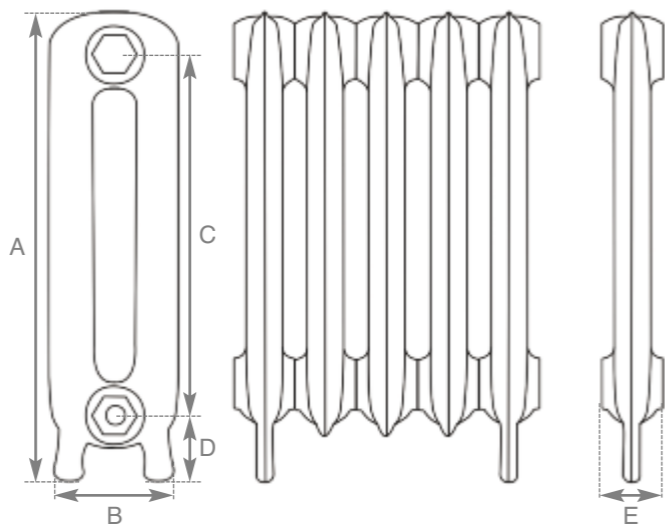

Buttermilk
Height 795mm

French Grey
Height 795mm

Foundry Grey
Height 610mm

Willow Green
Height 610mm

Hammered Gold
Height 460mm

Antiqued (Vellum)
Height 460mm

Code	No. of Columns	Section Height (A)	Section Width (B)	Section Height (C)	Section Height (D)	Section Width (E)	Delta 50		Delta 60		Wall Stays (Suitable Fitting)					Wall Mount Bracket HEF035		
							BTU's	Watts	BTU's	Watts	LD055	LD056	LD103	LD104	LD206			
LD070/071	2	460mm	125mm	300mm	105mm	76mm	171	50	213	62	5.3	6.2	✓	✓	✓	✓	✓	✓
LD072/073	2	610mm	125mm	450mm	105mm	75mm	226	66	281	83	7.8	8.8	✓	✓	✓	✓	✓	✓
LD092/093	2	795mm	125mm	640mm	105mm	76mm	315	92	397	116	9.3	11.9	✓	✓	✓	✓	✓	✓