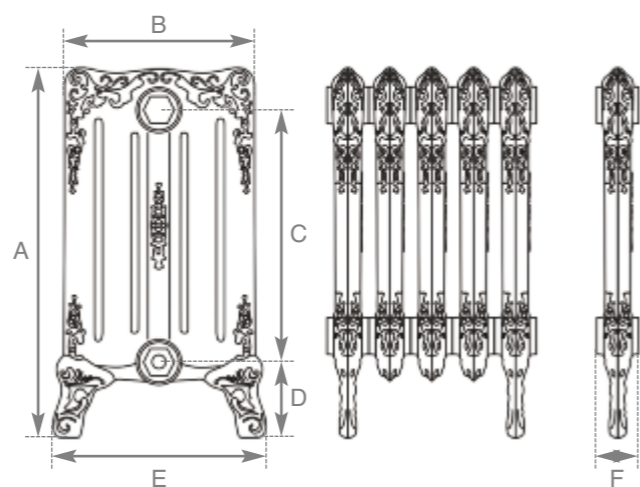

The Turin

Hand
Burnished
Height
600mm

Above Ancient Breeze	No. of Columns	Section Height (A)	Section Width (B)	Section Height (C)	Section Height (D)	Section Width (E)	Section Depth (F)	Delta 50 BTU's/Watts	Delta 60 BTU's/Watts	Weight (Kg) Empty	Weight (Kg) Filled	Wall Stays (Suitable Fitting)					Wall Mount Bracket	
Code												LD055	LD056	LD103	LD104	LD206	HEF035	
LD215/216	5	600mm	305mm	400mm	135mm	335mm	77mm	498	146	632	185	12.3	15.0	✓	✓	✓	✓	✓