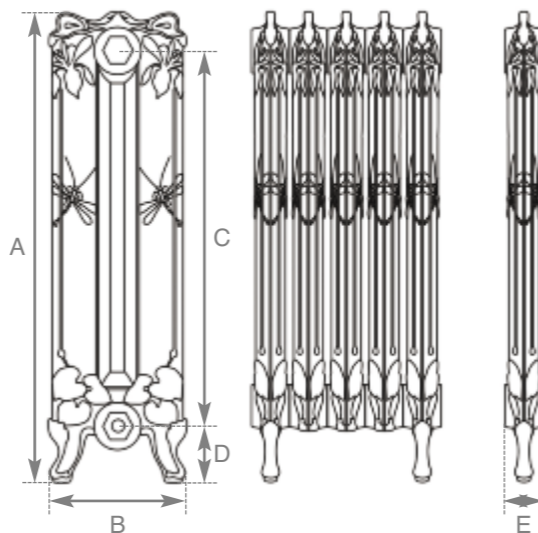

More paint finishes on page 3

The Dragonfly

With its graceful lines and organic ornamental motifs, the Dragonfly is a true Art Nouveau design.

Alive with natural decoration, this beautiful and unique radiator makes a striking addition to any room.

Code	No. of Columns	Section Height (A)	Section Width (B)	Section Height (C)	Section Height (D)	Section Width (E)	Delta 50		Delta 60		Weight (Kg)		Wall Stays (Suitable Fitting)					Wall Mount Bracket
							BTU's	Watts	BTU's	Watts	Empty	Filled	LD055	LD056	LD103	LD104	LD206	HEF035
TBK046/047	2	790mm	225mm	620mm	105mm	85mm	462	136	578	169	12.2	15.1	✓	✓	✓	✓	✓	✓

The Dragonfly