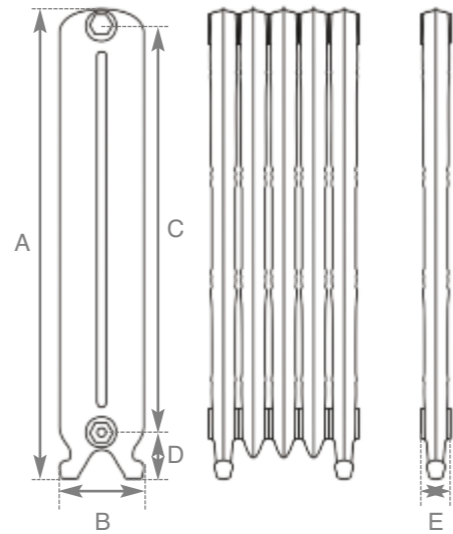

The Rococo

Hand
Burnished
Height
780mm

Code	No. of Columns	Section Height (A)	Section Width (B)	Section Height (C)	Section Height (D)	Section Width (E)	Section Depth (F)	Delta 50		Delta 60		Weight (Kg)		Wall Stays (Suitable Fitting)					Wall Mount Bracket HEF035
								BTU's	Watts	BTU's	Watts	Empty	Filled	LD055	LD056	LD103	LD104	LD206	
LD076/077	1	560mm	115mm	400mm	110mm	140mm	75mm	205	60	257	75	7.4	8.4	✓	✓	✓	✓	✓	✓
LD088/089	1	660mm	115mm	500mm	110mm	140mm	75mm	237	69	297	87	8.1	10.1	✓	✓	✓	✓	✓	✓
LD036/037	1	950mm	115mm	790mm	110mm	140mm	75mm	329	96	410	120	10.8	12.1	✓	✓	✓	✓	✓	✓

The Verona

Hand
Burnished
Height
800mm

Code	No. of Columns	Section Height (A)	Section Width (B)	Section Height (C)	Section Height (D)	Section Width (E)	Section Depth (F)	Delta 50		Delta 60		Wall Stays (Suitable Fitting)					Wall Mount Bracket HEF035		
								BTU's	Watts	BTU's	Watts	LD055	LD056	LD103	LD104	LD206			
JJC051/052	1	650mm	200mm	480mm	110mm	215mm	63mm	259	76	323	95	12.4	14.1	x	x	✓	✓	✓	✓
LD005/006	1	800mm	200mm	640mm	110mm	215mm	62mm	384	112	488	143	14.3	16.5	x	x	✓	✓	✓	✓
JJC018/019	1	940mm	200mm	780mm	110mm	215mm	67mm	429	126	547	160	16.7	19.1	x	x	✓	✓	✓	✓

Graphite Grey
Height 980mm

Ancient Breeze
Height 980mm

Hammered Bronze
Height 980mm

Antiqued
(French Grey)
Height 980mm

French Grey
Height 980mm

Highlight
Polish
Height
980mm

The Orleans

Code	No. of Columns	Section Height (A)	Section Width (B)	Section Height (C)	Section Height (D)	Section Width (E)	Delta 50 BTU's/Watts	Delta 60 BTU's/Watts	Weight (Kg) Empty	Weight (Kg) Filled	Wall Stays (Suitable Fitting)					Wall Mount Bracket HEF035		
											LD055	LD056	LD103	LD104	LD206			
LD034/035	2	980mm	175mm	840mm	100mm	65mm	468	137	593	174	17.3	20.0	✓	✓	✓	✓	✓	✓