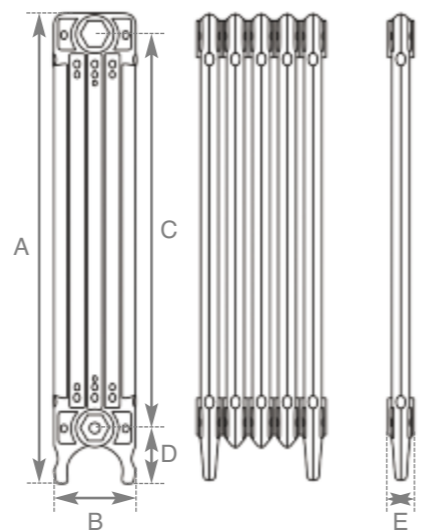

More paint finishes on page 3

The Deco

This statuesque design combines strong geometric forms with delicate detailing, giving a strong Art Deco look.

Sleek and symmetrical, this radiator will bring a touch of 1930s glamour to any home.

The Deco

Above Satin Polished	Code	No. of Columns	Section Height (A)	Section Width (B)	Section Height (C)	Section Height (D)	Section Width (E)	Delta 50		Delta 60		Wall Stays (Suitable Fitting)					Wall Mount Bracket HEF035
								BTU's	Watts	BTU's	Watts	LD055	LD056	LD103	LD104	LD206	
	TBK050/051	1	585mm	140mm	450mm	100mm	52mm	202	59	253	74	x	x	✓	✓	✓	✓
	TBK048/049	1	795mm	140mm	660mm	100mm	52mm	267	78	337	99	x	x	✓	✓	✓	✓