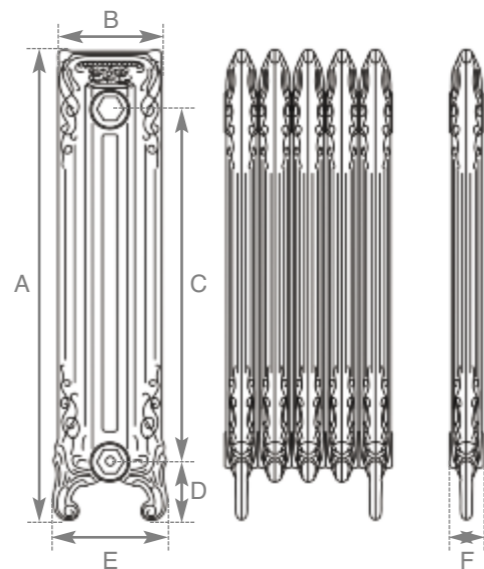

Code	No. of Columns	Section Height (A)	Section Width (B)	Section Height (C)	Section Height (D)	Section Width (E)	Section Depth (F)	Delta 50		Delta 60		Weight (Kg) Empty Filled	Wall Stays (Suitable Fitting)					Wall Mount Bracket HEF035	
								BTU's	Watts	BTU's	Watts		LD055	LD056	LD103	LD104	LD206		
JJC072/073	2	845mm	190mm	635mm	110mm	205mm	66mm	394	116	497	146	13.8	16.6	✓	✓	✓	✓	✓	x