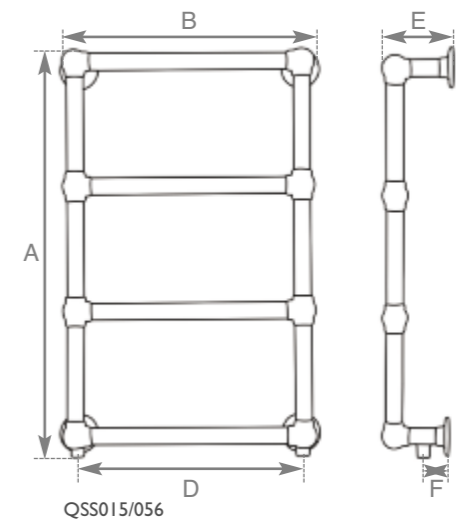

QSS015/056

Above
QSS030
Chrome
Finish

Code	Overall Height (A)	Overall Width (B)	Inlet Pipe Centre Height (C)	Inlet Pipe Width (D)	Depth from Wall (E)	Inlet Pipe Centre of Wall Width (F)	Delta 60 BTU's	Watts
QSS033/034	1550mm	626mm	100mm	574mm	130mm	105mm	602	176
QSS028/029	778mm	686mm	100mm	558mm	254mm	127mm	1731*	508*
QSS030/031	910mm	1000mm	100mm	868mm	254mm	127mm	2267*	636*

*Estimated

Code	Overall Height (A)	Overall Width (B)	Inlet Pipe Centre Height (C)	Inlet Pipe Width (D)	Depth from Wall (E)	Inlet Pipe Centre of Wall Width (F)	Delta 60 BTU's	Watts
QSS005/006	965mm	675mm	100mm	520mm	165mm	155mm	527*	154*
QSS015/056	770mm	500mm	N/A	425mm	130mm	50mm	521*	153*

*Estimated