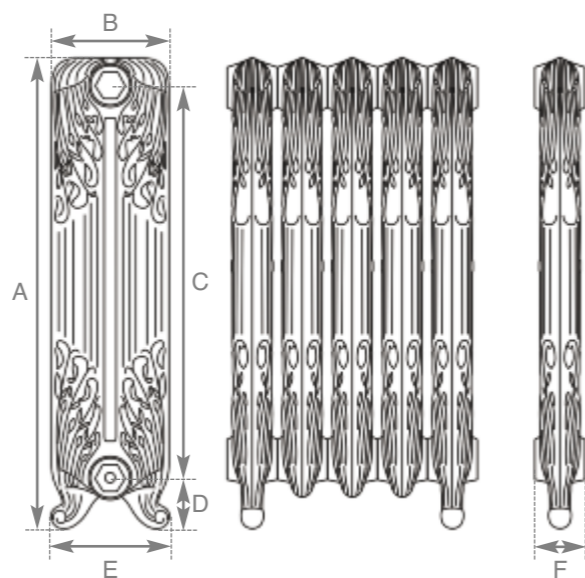

More paint finishes on page 3

The Sleeping Swan

Regal, graceful and exuding sophistication.

The original radiator dates back to late 19th Century Belgium its design is distinctly European. The flowery patterns blossom into elegant looking swan silhouettes and is encased in a wing shape reinforcing the swan theme.

The Sleeping Swan

Code	No. of Columns	Section Height (A)	Section Width (B)	Section Height (C)	Section Height (D)	Section Width (E)	Section Depth (F)	Delta 50		Delta 60		Wall Stays (Suitable Fitting)					Wall Mount Bracket HEF035		
								BTU's Watts Empty	BTU's Watts Filled	LD055	LD056	LD103	LD104	LD206					
JJC074/075	2	775mm	190mm	635mm	95mm	200mm	82mm	443	130	558	164	15.3	19.2	✓	✓	✓	✓	✓	x