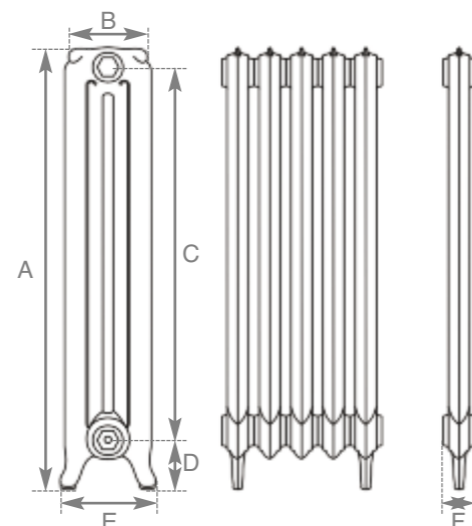

The Rococo

Hand
Burnished
Height
780mm

Code	No. of Columns	Section Height (A)	Section Width (B)	Section Height (C)	Section Height (D)	Section Width (E)	Section Depth (F)	Delta 50		Delta 60		Weight (Kg)		Wall Stays (Suitable Fitting)					Wall Mount Bracket HEF035
								BTU's	Watts	BTU's	Watts	Empty	Filled	LD055	LD056	LD103	LD104	LD206	
LD076/077	1	560mm	115mm	400mm	110mm	140mm	75mm	205	60	257	75	7.4	8.4	✓	✓	✓	✓	✓	✓
LD088/089	1	660mm	115mm	500mm	110mm	140mm	75mm	237	69	297	87	8.1	10.1	✓	✓	✓	✓	✓	✓
LD036/037	1	950mm	115mm	790mm	110mm	140mm	75mm	329	96	410	120	10.8	12.1	✓	✓	✓	✓	✓	✓

Vellum
Height 780mm
3 Columns

Satin Black
Height 460mm
3 Columns

More paint finishes on page 3

The Rococo

Code	No. of Columns	Section Height (A)	Section Width (B)	Section Height (C)	Section Height (D)	Section Width (E)	Section Depth (F)	Delta 50		Delta 60		Weight (Kg)		Wall Stays (Suitable Fitting)					Wall Mount Bracket		
								BTU's	Watts	BTU's	Watts	Empty	Filled	LD055	LD056	LD103	LD104	LD206	HEF035		
LD074/075	2	560mm	185mm	400mm	110mm	205mm	73mm	288	85	361	106	8.0	9.5	✓	✓	✓	✓	✓	✓	✓	✓
LD026/027	2	945mm	185mm	787mm	110mm	205mm	73mm	489	143	616	181	16.6	19.4	✓	✓	✓	✓	✓	✓	✓	✓

Code	No. of Columns	Section Height (A)	Section Width (B)	Section Height (C)	Section Height (D)	Section Width (E)	Section Depth (F)	Delta 50		Delta 60		Weight (Kg)		Wall Stays (Suitable Fitting)					Wall Mount Bracket		
								BTU's	Watts	BTU's	Watts	Empty	Filled	LD055	LD056	LD103	LD104	LD206	HEF035		
JJC008/009	3	460mm	225mm	280mm	110mm	250mm	75mm	289	85	362	106	9.6	10.7	✓	✓	✓	✓	✓	✓	✓	✓
LD030/031‡	3	780mm	225mm	600mm	110mm	250mm	66mm	467	137	592	174	15.2	17.0	✓	✓	✓	✓	✓	✓	✓	✓
LD032/033	3	810mm	225mm	640mm	110mm	250mm	75mm	542	159	688	202	17.6	19.7	✓	✓	✓	✓	✓	✓	✓	✓