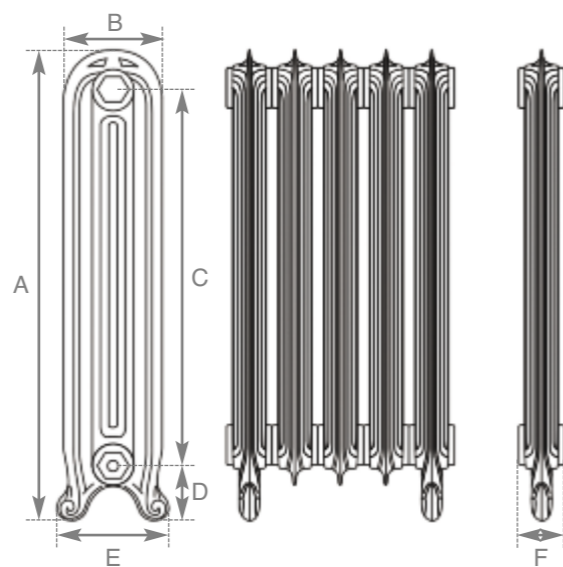

More paint finishes on page 3

The Tuscany

Featuring a rounded top and unique concave section, this design offers classic style. The clean shape and subtle sunburst pattern of flowing lines bring a contemporary feel that will complement any decor.

The Tuscany

Code	No. of Columns	Section Height (A)	Section Width (B)	Section Height (C)	Section Height (D)	Section Width (E)	Section Depth (F)	Delta 50		Delta 60		Weight (Kg) Empty Filled	Wall Stays (Suitable Fitting)					Wall Mount Bracket HEF035	
								BTU's	Watts	BTU's	Watts		LD055	LD056	LD103	LD104	LD206		
TBK040/041	2	765mm	160mm	600mm	100mm	180mm	77mm	372	109	468	137	8.6	10.4	✓	✓	✓	✓	✓	✓