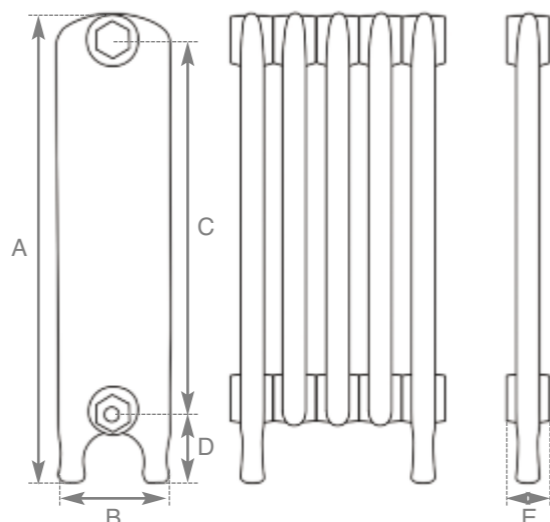

The Chelsea

Hand
Burnished
Height
675mm

Code	No. of Columns	Section Height (A)	Section Width (B)	Section Height (C)	Section Height (D)	Section Width (E)	Section Depth (F)	Delta 50		Delta 60		Weight (Kg)		Wall Stays (Suitable Fitting)					Wall Mount Bracket HEF035
								BTU's	Watts	BTU's	Watts	Empty	Filled	LD055	LD056	LD103	LD104	LD206	
LD063/064	1	675mm	195mm	500mm	125mm	220mm	66mm	338	99	426	125	13.3	14.8	x	✓	✓	✓	✓	✓

The Verona

Hand
Burnished
Height
800mm

Code	No. of Columns	Section Height (A)	Section Width (B)	Section Height (C)	Section Height (D)	Section Width (E)	Section Depth (F)	Delta 50		Delta 60		Wall Stays (Suitable Fitting)					Wall Mount Bracket HEF035		
								BTU's	Watts	BTU's	Watts	LD055	LD056	LD103	LD104	LD206			
JJC051/052	1	650mm	200mm	480mm	110mm	215mm	63mm	259	76	323	95	12.4	14.1	x	x	✓	✓	✓	✓
LD005/006	1	800mm	200mm	640mm	110mm	215mm	62mm	384	112	488	143	14.3	16.5	x	x	✓	✓	✓	✓
JJC018/019	1	940mm	200mm	780mm	110mm	215mm	67mm	429	126	547	160	16.7	19.1	x	x	✓	✓	✓	✓

Hammered Gold
Height 770mm

French Grey
Height 620mm

Satin Black
Height 480mm

The Eton

Above
Hand Burnished

Buttermilk
Height
620mm

Hand Burnished
Height 480mm

Code	No. of Columns	Section Height (A)	Section Width (B)	Section Height (C)	Section Height (D)	Section Width (E)	Delta 50		Delta 60		Weight (Kg)	Wall Stays (Suitable Fitting)					Wall Mount Bracket HEF035	
							BTU's	Watts	BTU's	Watts		LD055	LD056	LD103	LD104	LD206		
JJC082/083	1	480mm	150mm	340mm	100mm	66mm	182	53	231	68	6.7	7.6	✓	x	✓	✓	✓	✓
JJC080/081	1	620mm	150mm	480mm	100mm	66mm	226	66	283	83	7.6	9.0	✓	x	✓	✓	✓	✓
JJC043/044	1	770mm	150mm	630mm	100mm	66mm	272	80	343	100	8.9	10.6	✓	x	✓	✓	✓	✓