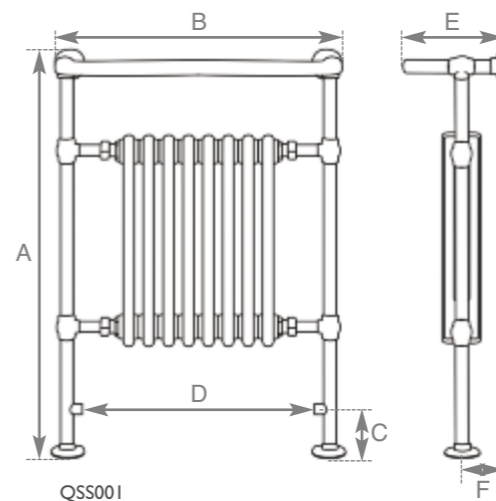

Steel radiators are only available in white finish

Towel Radiators

Towel Radiators

QSS001

Code	Overall Height (A)	Overall Width (B)	Inlet Pipe Centre Height (C)	Inlet Pipe Width (D)	Depth from Wall (E)	Inlet Pipe Centre of Wall Width (F)	Delta 60 BTU's / Watts
QSS014	980mm	590mm	115mm	435mm	230mm	100mm	2340* 685*
QSS013	960mm	755mm	105mm	600mm	230mm	100mm	3600* 1055*

*Estimated

Code	Overall Height (A)	Overall Width (B)	Inlet Pipe Centre Height (C)	Inlet Pipe Width (D)	Depth from Wall (E)	Inlet Pipe Centre of Wall Width (F)	Delta 60 BTU's / Watts
QSS001	960mm	670mm	100mm	520mm	230mm	110mm	3730* 1093*
QSS003	960mm	540mm	100mm	385mm	230mm	110mm	2820* 826*

*Estimated