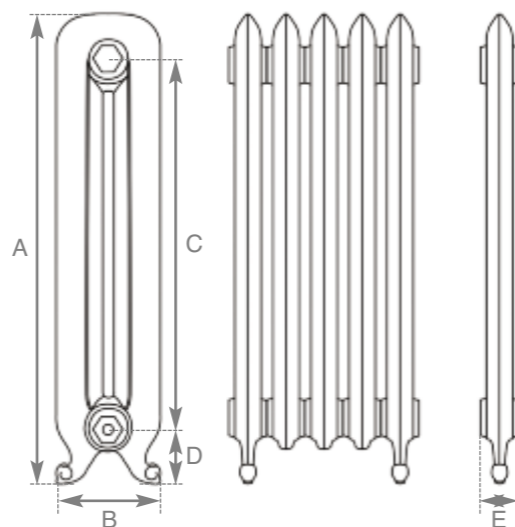

The Rococo

Hand
Burnished
Height
780mm

Code	No. of Columns	Section Height (A)	Section Width (B)	Section Height (C)	Section Height (D)	Section Width (E)	Section Depth (F)	Delta 50		Delta 60		Weight (Kg)		Wall Stays (Suitable Fitting)					Wall Mount Bracket HEF035
								BTU's	Watts	BTU's	Watts	Empty	Filled	LD055	LD056	LD103	LD104	LD206	
LD076/077	1	560mm	115mm	400mm	110mm	140mm	75mm	205	60	257	75	7.4	8.4	✓	✓	✓	✓	✓	✓
LD088/089	1	660mm	115mm	500mm	110mm	140mm	75mm	237	69	297	87	8.1	10.1	✓	✓	✓	✓	✓	✓
LD036/037	1	950mm	115mm	790mm	110mm	140mm	75mm	329	96	410	120	10.8	12.1	✓	✓	✓	✓	✓	✓

Graphite Grey
Height 980mm

Ancient Breeze
Height 980mm

Hammered Bronze
Height 980mm

Antiqued
(French Grey)
Height 980mm

French Grey
Height 980mm

Highlight
Polish
Height
980mm

The Orleans

Code	No. of Columns	Section Height (A)	Section Width (B)	Section Height (C)	Section Height (D)	Section Width (E)	Delta 50 BTU's/Watts	Delta 60 BTU's/Watts	Weight (Kg) Empty	Weight (Kg) Filled	Wall Stays (Suitable Fitting)					Wall Mount Bracket HEF035		
											LD055	LD056	LD103	LD104	LD206			
LD034/035	2	980mm	175mm	840mm	100mm	65mm	468	137	593	174	17.3	20.0	✓	✓	✓	✓	✓	✓

Willow Green
Height 975mm

Hammered Gold
Height 780mm

Vellum
Height 780mm

Buttermilk
Height 595mm

Parchment White
Height 595mm

The Daisy

Antiqued
(French Grey)
Height
780mm

Above Hand Burnished	Code	No. of Columns	Section Height (A)	Section Width (B)	Section Height (C)	Section Height (D)	Section Width (E)	Delta 50 BTU's/Watts	Delta 60 BTU's/Watts	Weight (Kg) Empty	Weight (Kg) Filled	Wall Stays (Suitable Fitting)					Wall Mount Bracket HEF035	
												LD055	LD056	LD103	LD104	LD206		
	LD053/054	2	595mm	175mm	400mm	110mm	66mm	270	79	338	99	8.6	10.1	✓	✓	✓	✓	✓
	LD028/029	2	780mm	175mm	600mm	95mm	66mm	362	106	456	134	11.3	13.3	✓	✓	✓	✓	✓
	LD024/025	2	975mm	175mm	790mm	95mm	68mm	451	132	572	168	15.1	17.2	✓	✓	✓	✓	✓